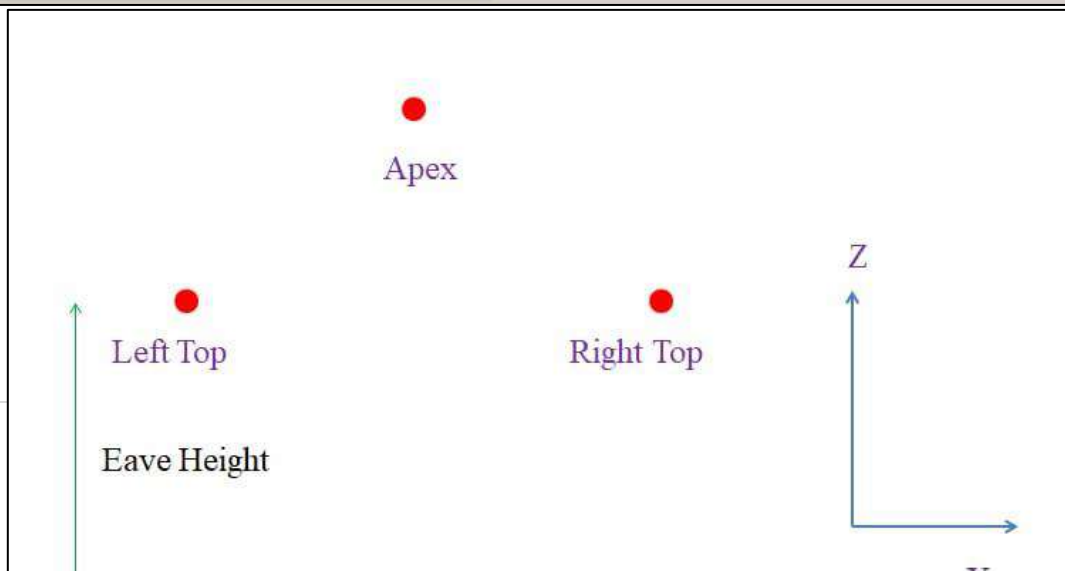

Pillai

Mahatma Education Society's

PILLAI HOC COLLEGE OF ARCHITECTURE

Pillai HOCL Educational Campus, HOC Colony, Rasayani, Via Panvel, Dist- Raigad, Pin: 410207

Tel: 02192- 252005 / 250066

Fax: 02192- 252062

Web: www.phcoa.ac.in

mail: phcarch@gmail.com

Approved by COA, Government of Maharashtra and Affiliated to University of Mumbai

Inst. Code- AR3427