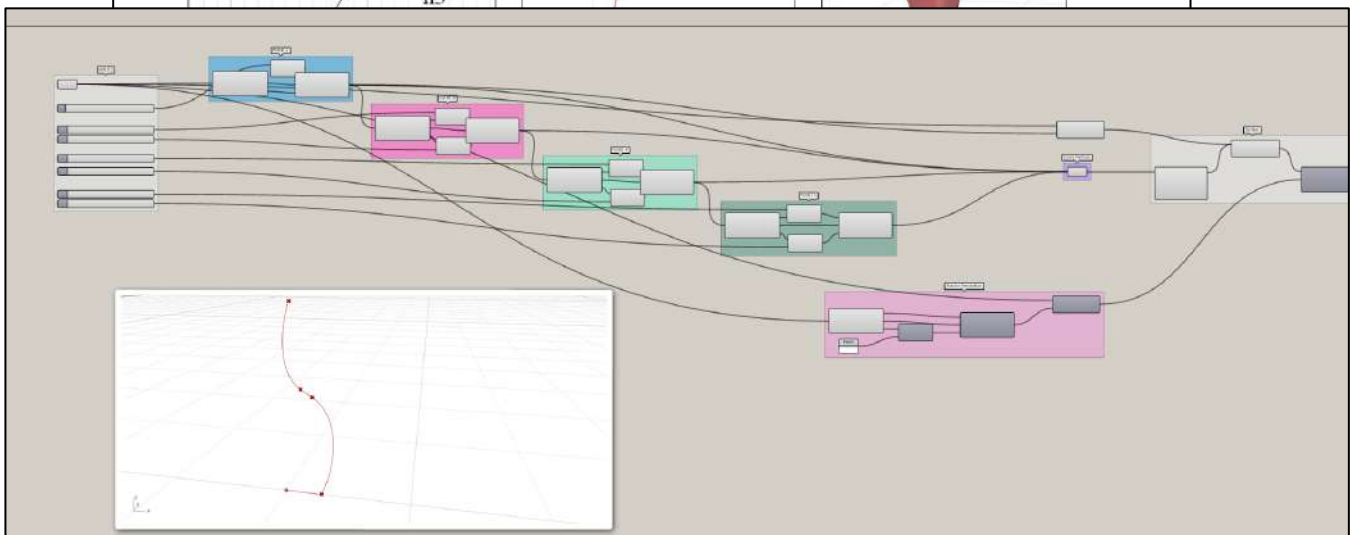

Mahatma Education Society's
PILLAI HOC COLLEGE OF ARCHITECTURE

Pillai HOCL Educational Campus, HOC Colony, Rasayani, Via Panvel, Dist- Raigad, Pin: 410207

Tel: 02192- 252005 / 250066

Fax: 02192- 252062

Web: www.phcoa.ac.in

mail: phcarch@gmail.com

Approved by COA, Government of Maharashtra and Affiliated to University of Mumbai

Inst. Code- AR3427

Exercise