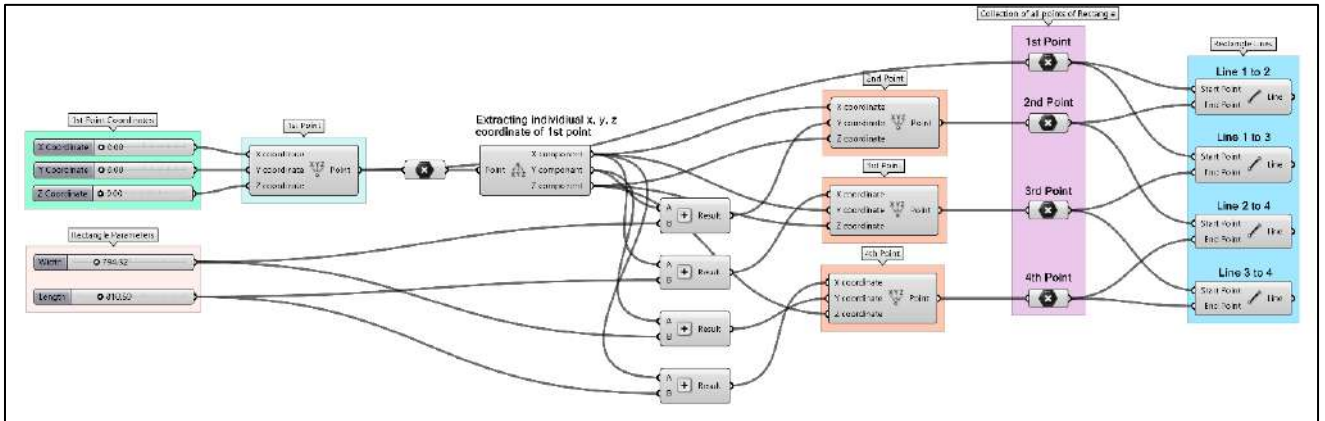

Mahatma Education Society's
PILLAI HOC COLLEGE OF ARCHITECTURE

Pillai HOCL Educational Campus, HOC Colony, Rasayani, Via Panvel, Dist- Raigad, Pin: 410207

Tel: 02192- 252005 / 250066

Fax: 02192- 252062

Web: www.phcoa.ac.in

mail: phcarch@gmail.com

Approved by COA, Government of Maharashtra and Affiliated to University of Mumbai

Inst. Code- AR3427