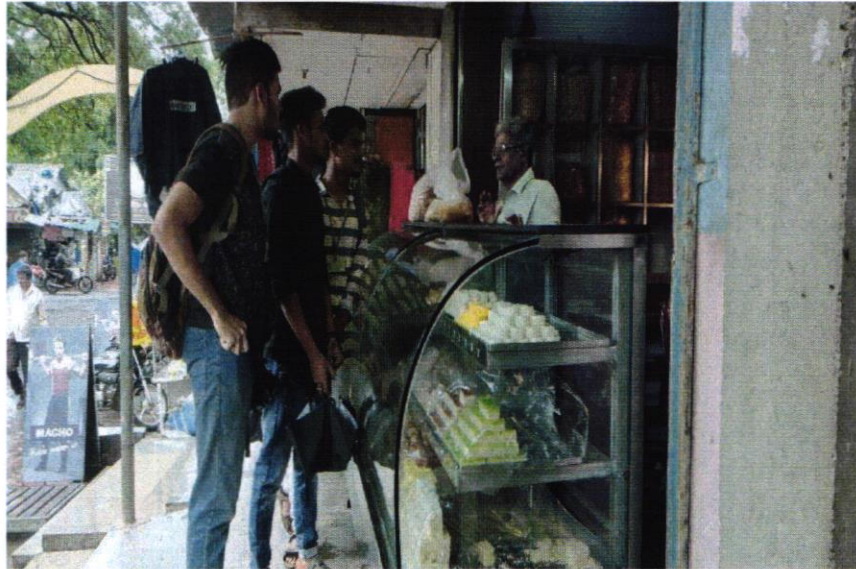

Pillai

Mahatma Education Society's

PILLAI HOC COLLEGE OF ARCHITECTURE

Pillai HOCL Educational Campus, HOC Colony, Rasayani, Via Panvel, Dist- Raigad, Pin: 410207

Tel: 02192- 669002

Web: www.phcoa.ac.in

mail: phcoaadmin@mes.ac.in

Approved by COA, Government of Maharashtra and Affiliated to University of Mumbai

Inst. Code- AR3427

Sanitation and Hygiene Drive at Mohpada, Rasayani Dt. 10th December 2021

Students Discuss the importance of maintaining hygiene and sanitation with the shop owners in the Mohpada marketplace.