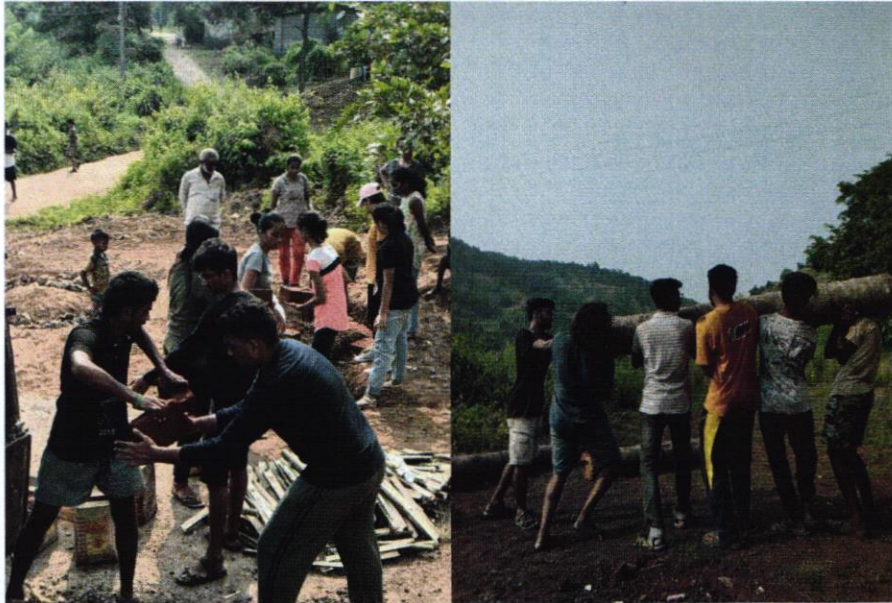

Inst. Code- AR3427

Interactive Space For Tribal Children, at Mohopada Dt. 16th September to 24th October 2018

Students creating the difference seating and interactive spaces for tribal children

Students of Pillai's HOC College of Architecture working on site with different material which is locally available.