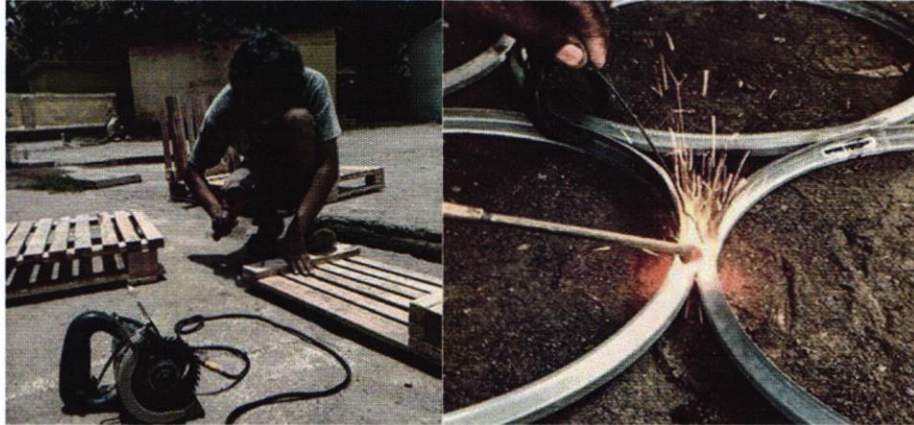

Inst. Code- AR3427

Interactive Space For Tribal Children, at Mohopada Dt. 16th September to 24th October 2018

Students creating the difference seating and interactive spaces for tribal children

Students of Pillai's HOC College of Architecture working on site with different material which is locally available.