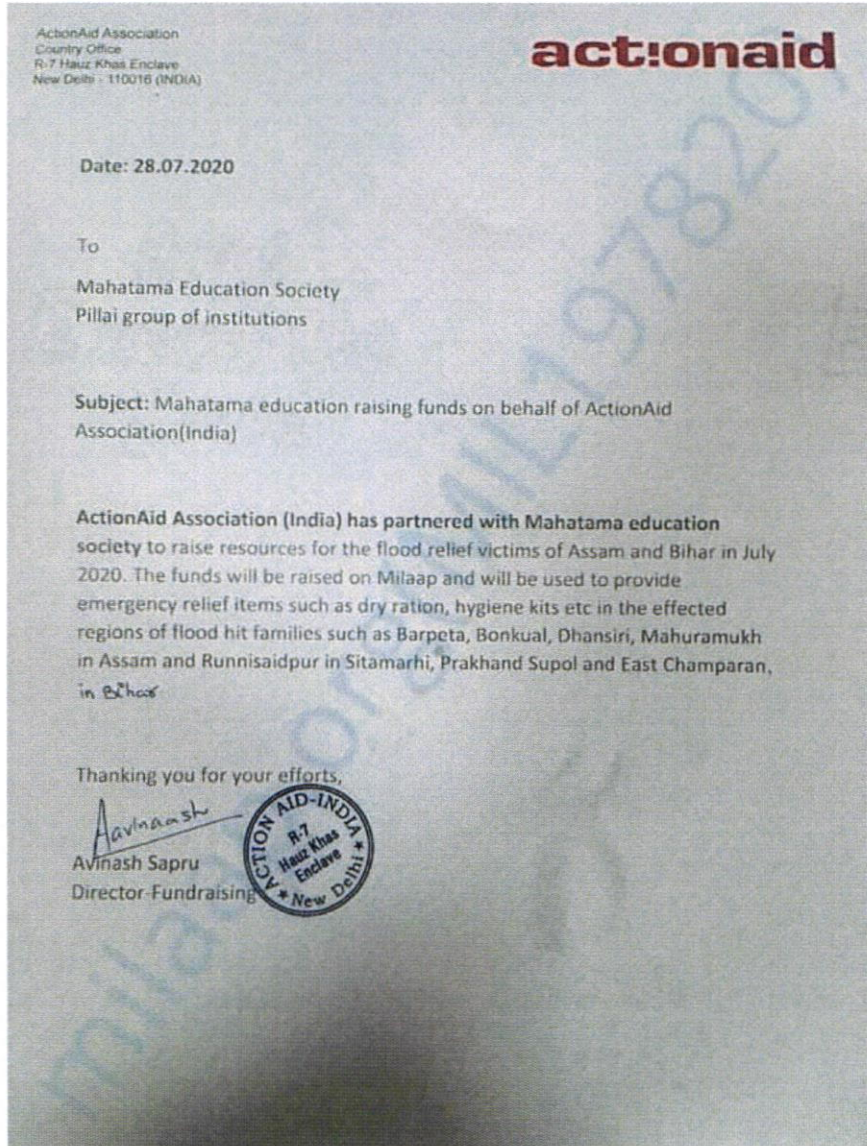

Pillai

Mahatma Education Society's

PILLAI HOC COLLEGE OF ARCHITECTURE

Pillai HOCL Educational Campus, HOC Colony, Rasayani, Via Panvel, Dist- Raigad, Pin: 410207

Tel: 02192- 669002

Web: www.phcoa.ac.in

mail: phcoadmin@mes.ac.in

Approved by COA, Government of Maharashtra and Affiliated to University of Mumbai

Inst. Code- AR3427

Bihar And Assam Flood Fund Raising Dt. 16th June 2020