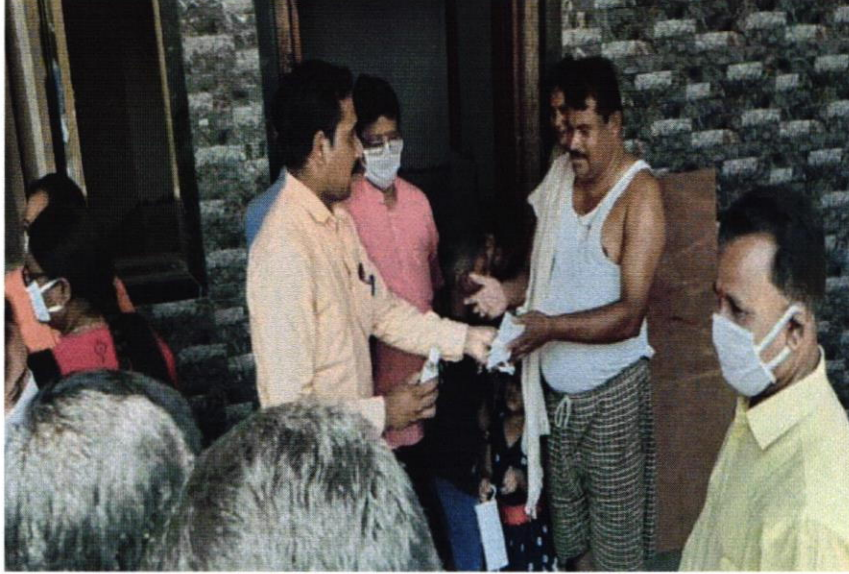

Approved by COA, Government of Maharashtra and Affiliated to University of Mumbai

Inst. Code- AR3427

Distribution of Masks and sanitizer bottles at Mazgao Village Dt. 25th August 2020

Faculty Distributing the mask and sanitizer bottles to the residents of Mazgao Village.