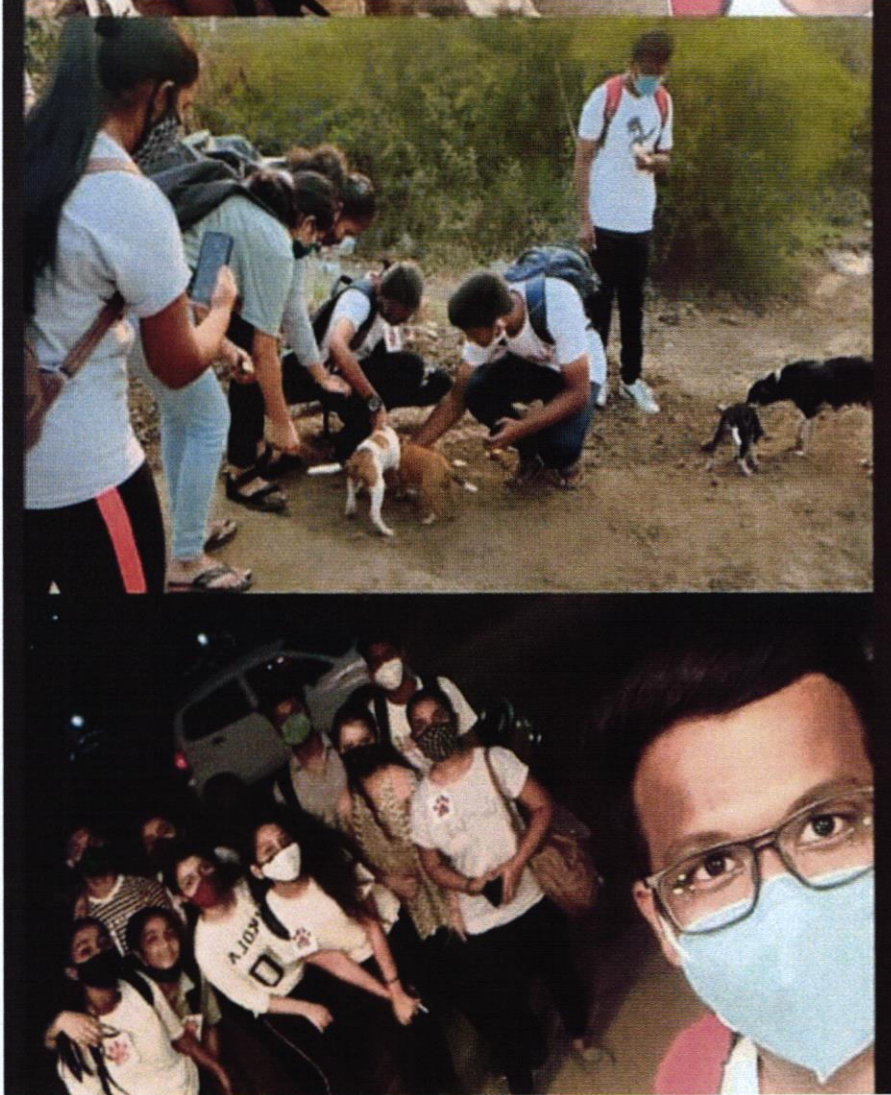

mail: phcoaadmin@mes.ac.in

Approved by COA, Government of Maharashtra and Affiliated to University of Mumbai

Inst. Code- AR3427

Walkathon- Walk for the Cause Dt. 14th March 2021

students and faculties in self-isolation at home, helped making life of the stray better by taking part in the WALKATHON.