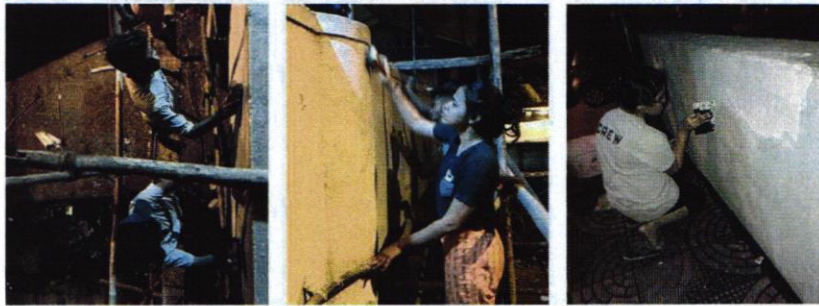

Students of Pillai's HOC College of Architecture doing Mural Painting at Belapur