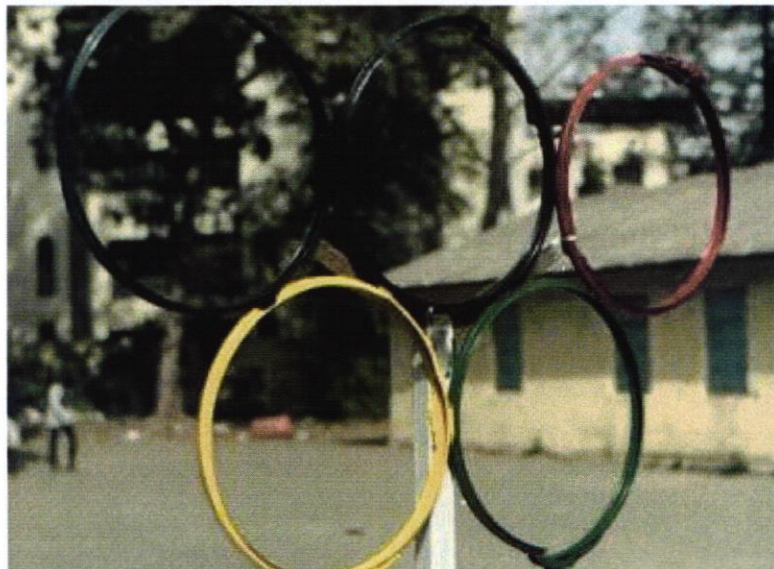

Approved by COA, Government of Maharashtra and Affiliated to University of Mumbai

Inst. Code- AR3427

Revival of School Play-Ground at New Panvel Dt. 1st to 18th May 2018

Students of PHCOA designed outdoor furniture and landscape installation for children at school playground, New Panvel