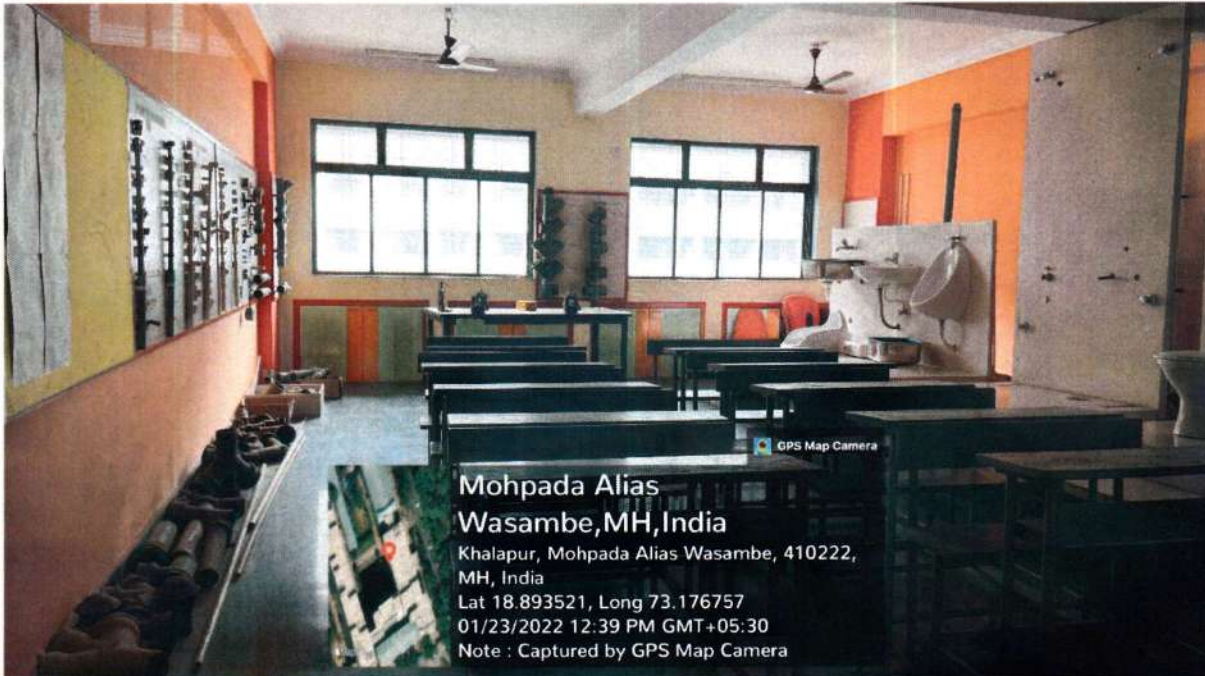

PLUMBING LAB