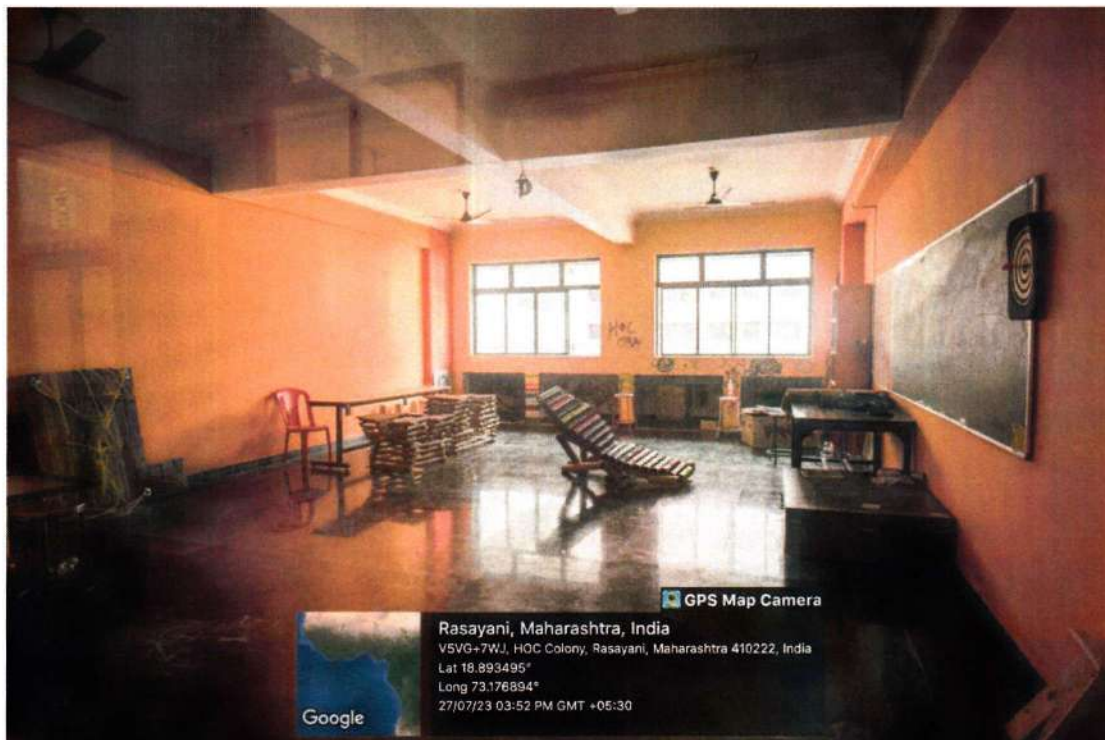

Approved by COA, Government of Maharashtra and Affiliated to University of Mumbai

Inst. Code- AR3427

**GIRLS COMMON ROOM**

**GAMES ROOM**

*amsayaji*

Mahatma Education Society's