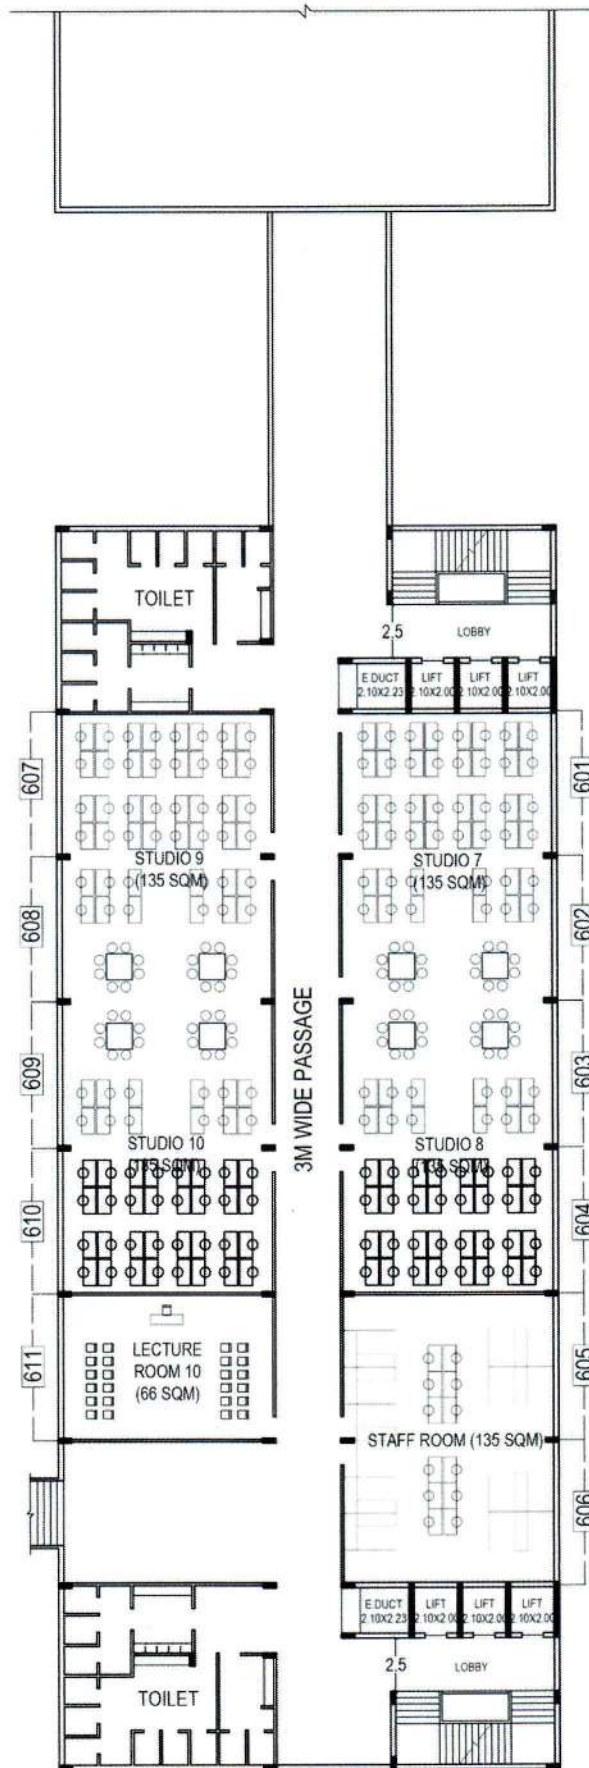

Mahatma Education Society's

PILLAI HOC COLLEGE OF ARCHITECTURE

Pillai HOCL Educational Campus, HOC Colony, Rasayani, Via Panvel, Dist- Raigad, Pin: 410207

Tel: 02192- 669002

Web: www.phcoa.ac.in

mail: phcoaadmin@mes.ac.in

Approved by COA, Government of Maharashtra and Affiliated to University of Mumbai

Inst. Code- AR3427

6TH FLOOR PLAN