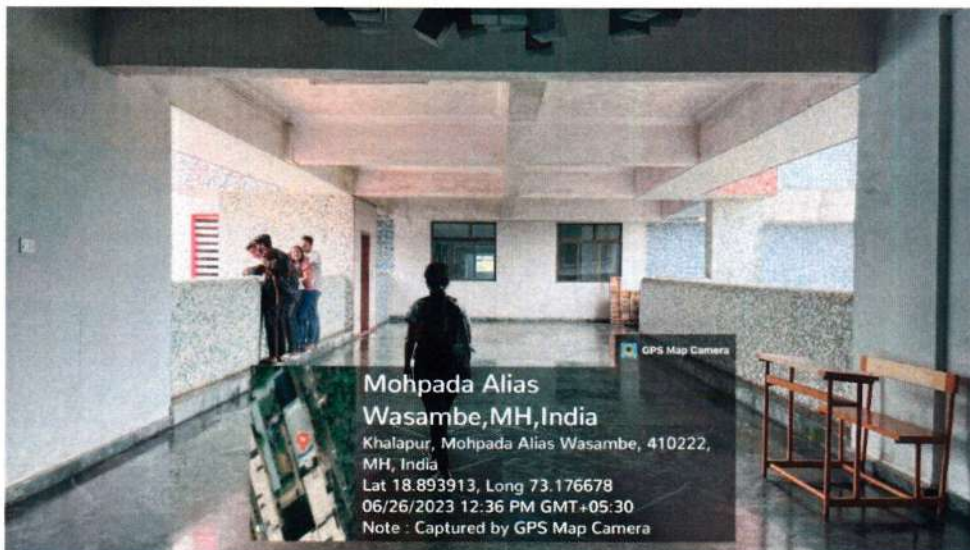

Approved by COA, Government of Maharashtra and Affiliated to University of Mumbai

Inst. Code- AR3427

**COMPUTER LAB**

**ART COURT**

*Pillai*

Mahatma Education Society's