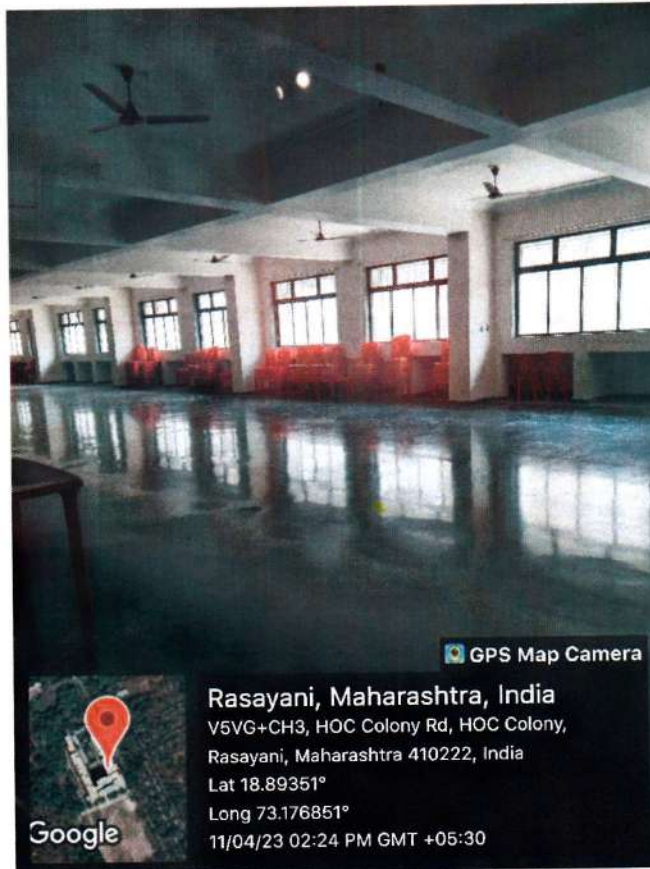

MULTIPURPOSE HALL

EXHIBITION/JURRY HALL