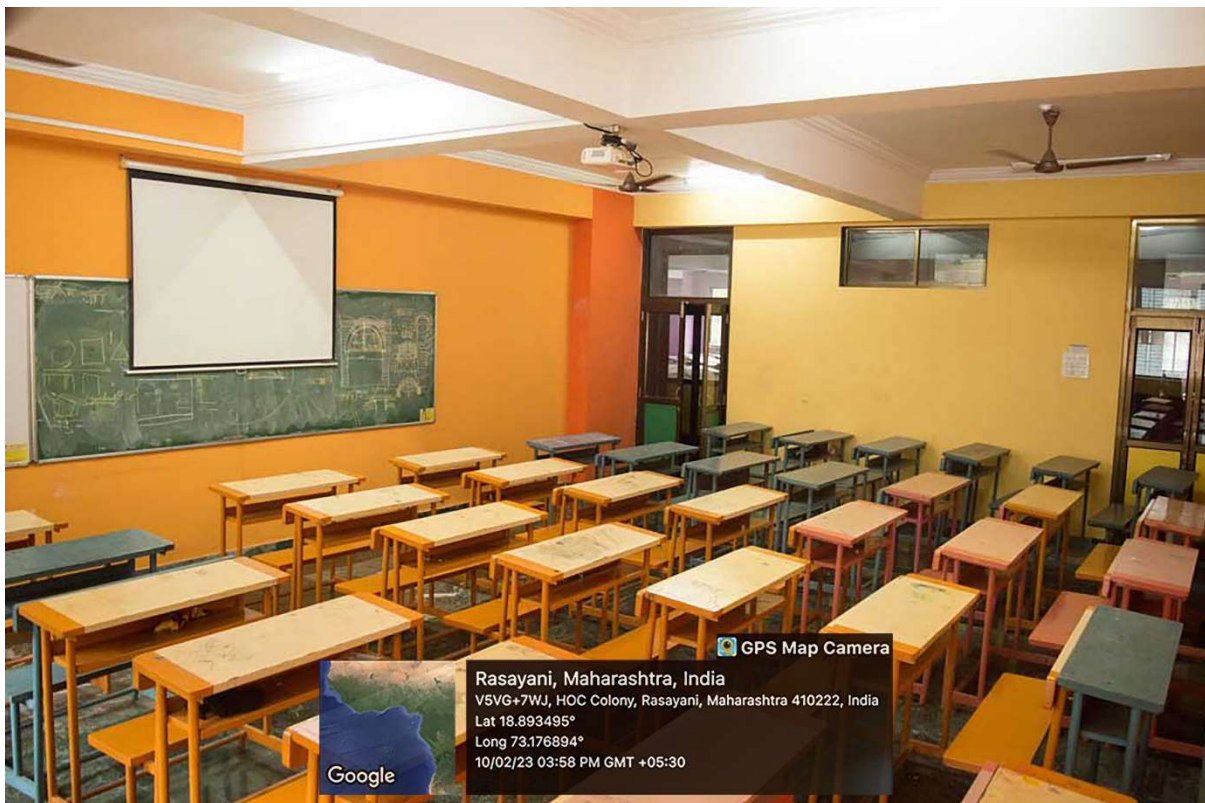

Inst. Code- AR3427

ICT-ENABLED LECTURE ROOM

Mahatma Education Society's

PILLAI HOC COLLEGE OF ARCHITECTURE

Pillai HOCL Educational Campus, HOC Colony, Rasayani, Via Panvel, Dist- Raigad, Pin: 410207

Tel: 02192- 669002