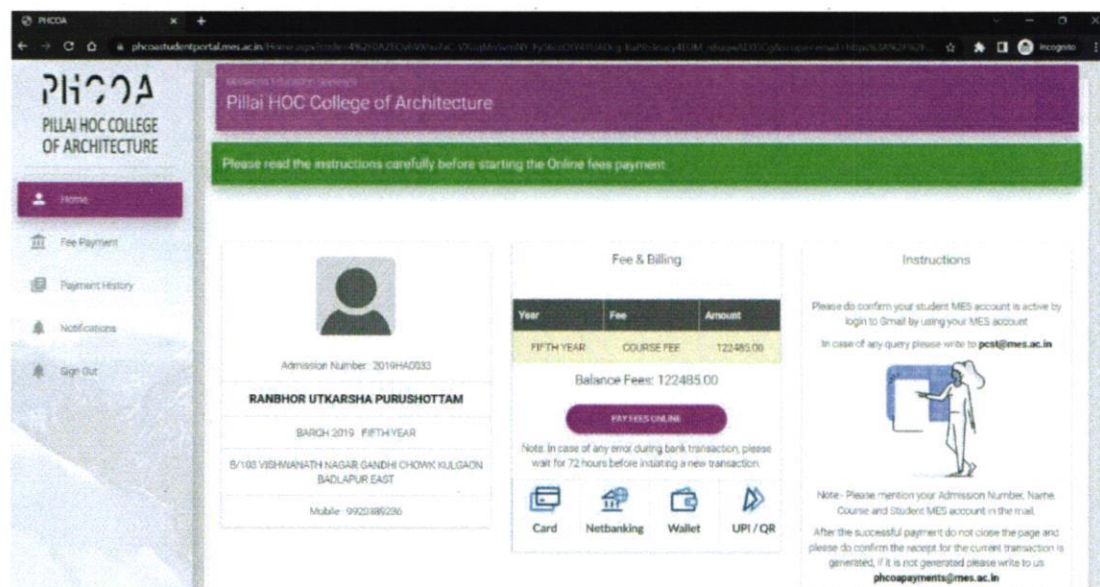

Photo: Modules of Student Portal