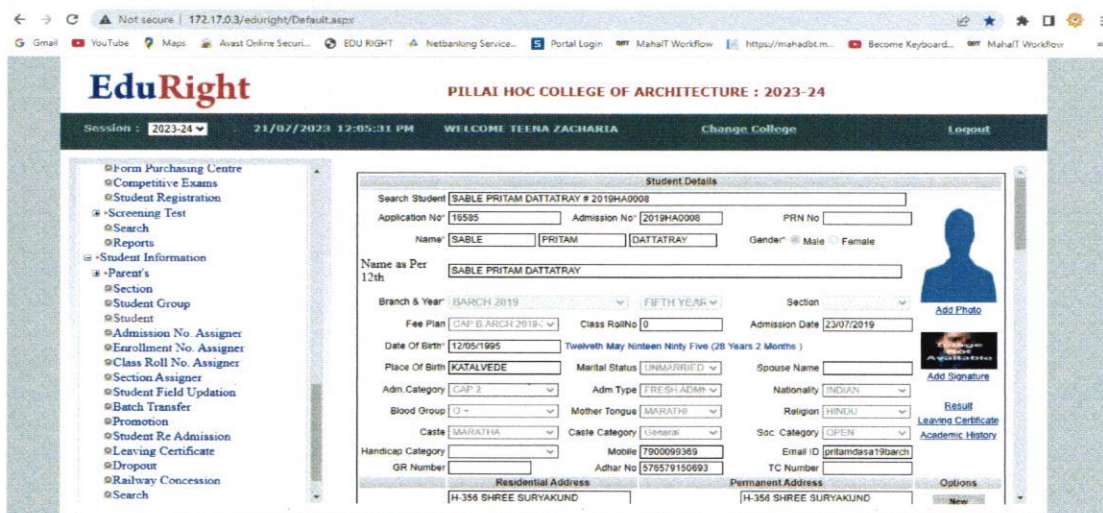

Photo: EduRight Modules