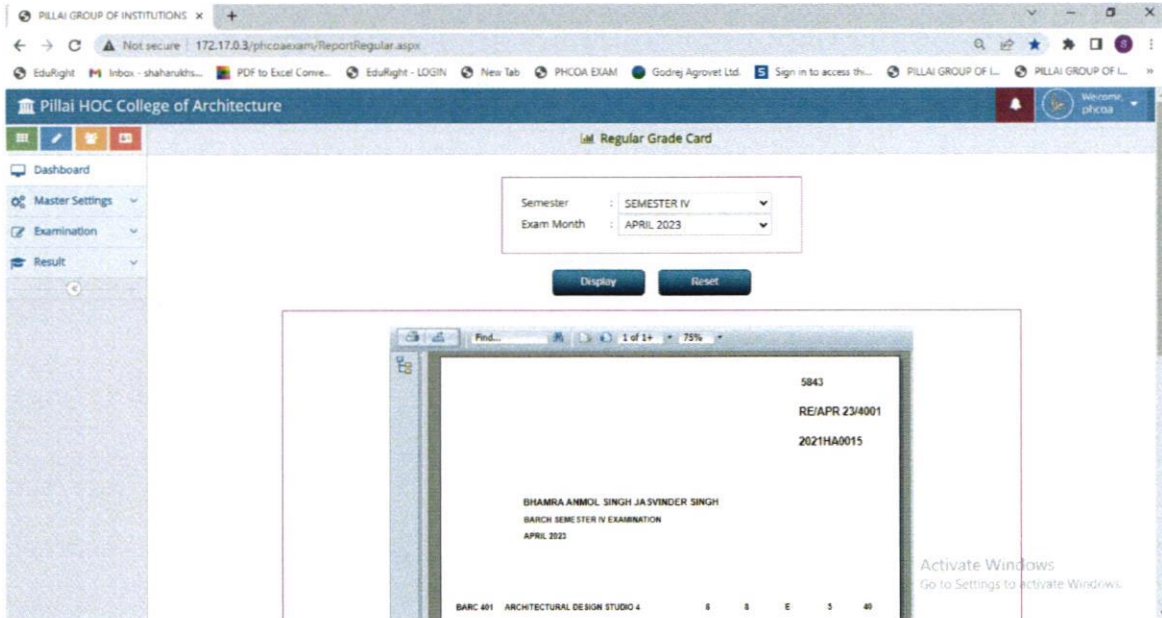

Photo: Consolidated result in software

Mahatma Education Society's

PILLAI HOC COLLEGE OF ARCHITECTURE

Pillai HOCL Educational Campus, HOC Colony, Rasayani, Via Panvel, Dist- Raigad, Pin: 410207

Tel: 02192- 669002

Web: www.phcoa.ac.in

mail: phcoadmin@mes.ac.in

Approved by COA, Government of Maharashtra and Affiliated to University of Mumbai

Inst. Code- AR3427

Photo: Grade card in software

Subject Name	Boys	Pass	Passotal	Passes	Passing %	O	A	B	C	D	E	P	F	Internal P	Internal Failed
ARCHITECTURAL DESIGN STUDIO 4	7	5	12	63.16	0	0	0	0	2	3	7	0	7	12	7
ALLIED DESIGN STUDIO 4 (INTERIOR DESIGN)	8	6	14	73.68	0	1	0	3	2	8	0	5	14	5	
ARCHITECTURAL BUILDING CONSTRUCTION 4	9	6	15	78.95	0	0	0	1	2	4	8	4	15	4	
THEORY AND DESIGN OF STRUCTURES 4	7	6	13	68.42	2	2	1	1	3	1	3	6	19	0	
HUMANITIES 4	8	7	15	78.95	0	0	0	2	2	6	5	4	18	1	
ARCHITECTURAL REPRESENTATION AND DETAILING	12	7	19	100	4	8	1	3	3	0	0	0	19	0	
ARCHITECTURAL BUILDING SERVICES 2	8	7	15	78.95	0	0	0	3	4	6	2	4	16	3	
ARCHITECTURAL THEORY 2	11	7	18	94.74	2	2	0	8	0	6	0	1	18	1	
COLLEGE PROJECTS 4	9	6	15	78.95	0	0	0	0	15	0	0	4	15	4	
ELECTIVE 4	9	6	15	78.95	1	4	2	6	0	2	0	4	15	4	
Class	No of Students		%												
DISTINCTION	0		0												
FIRST CLASS	3		15.8												
SECOND CLASS	6		31.6