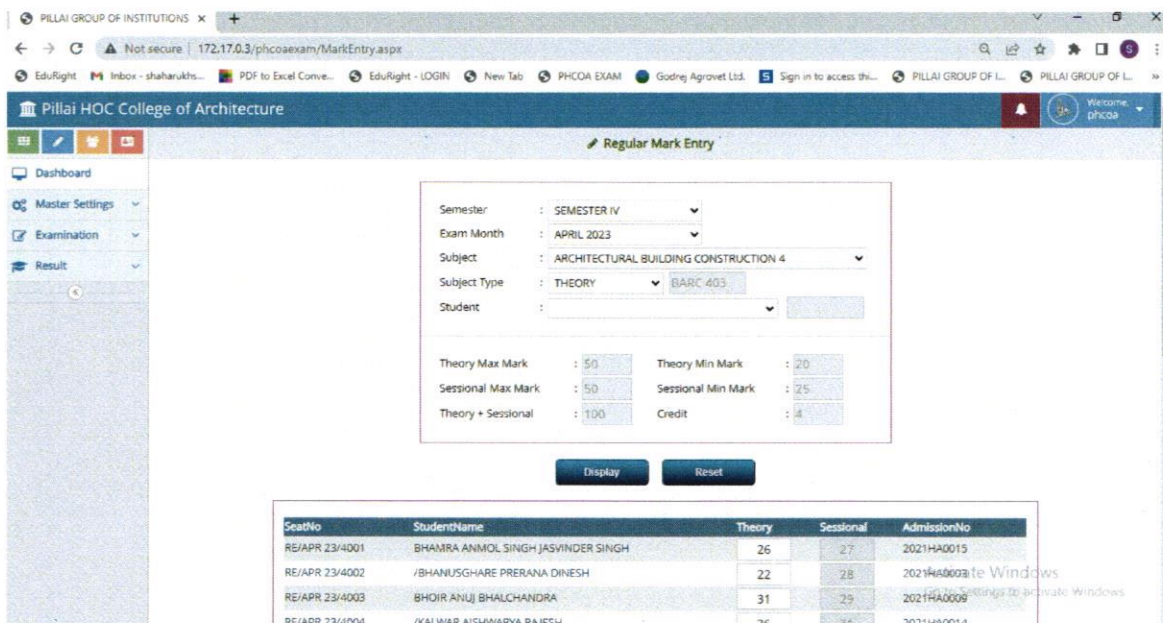

Tel: 02192- 669002

Web: www.phcoa.ac.in

mail: phcoadmin@mes.ac.in

Approved by COA, Government of Maharashtra and Affiliated to University of Mumbai

Inst. Code- AR3427

Photo: Examination software Modules

Photo: Examination software Data Entry Module