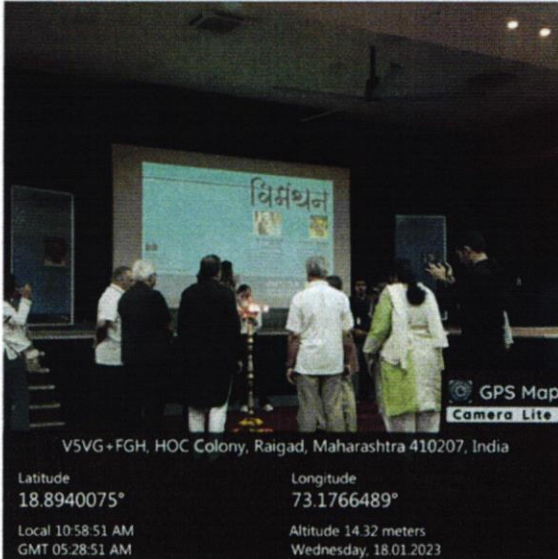

Pillai

Mahatma Education Society's

PILLAI HOC COLLEGE OF ARCHITECTURE

Pillai HOCL Educational Campus, HOC Colony, Rasayani, Via Panvel, Dist- Raigad, Pin: 410207

Tel: 02192- 669002

Web: www.phcoa.ac.in

mail: phcoadmin@mes.ac.in

Approved by COA, Government of Maharashtra and Affiliated to University of Mumbai

Inst. Code- AR3427

Photographs of expert talk by Ar. Ratan Batliboi and Ar. Sanjay Patil