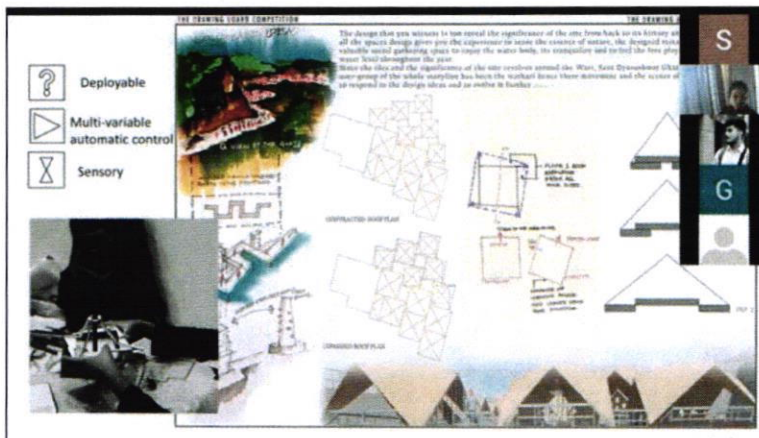

Mahatma Education Society's

PILLAI HOC COLLEGE OF ARCHITECTURE

Pillai HOCL Educational Campus, HOC Colony, Rasayani, Via Panvel, Dist- Raigad, Pin: 410207

Tel: 02192- 669002

Web: www.phcoa.ac.in

mail: phcoaadmin@mes.ac.in

Approved by COA, Government of Maharashtra and Affiliated to University of Mumbai

Inst. Code- AR3427

Photographs of Kinetic Architecture by Ar Vedashree Raul