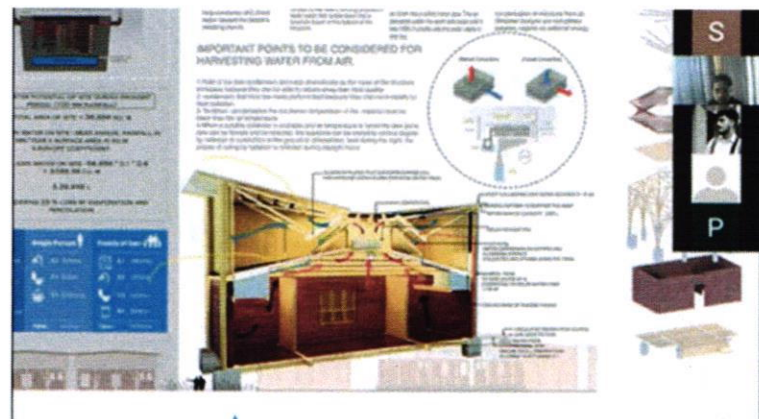

Mahatma Education Society's

PILLAI HOC COLLEGE OF ARCHITECTURE

Pillai HOCL Educational Campus, HOC Colony, Rasayani, Via Panvel, Dist- Raigad, Pin: 410207

Tel: 02192- 669002

Web: www.phcoa.ac.in

mail: phcoaadmin@mes.ac.in

Approved by COA, Government of Maharashtra and Affiliated to University of Mumbai

Inst. Code- AR3427

Photographs of Kinetic Architecture by Ar Vedashree Raul