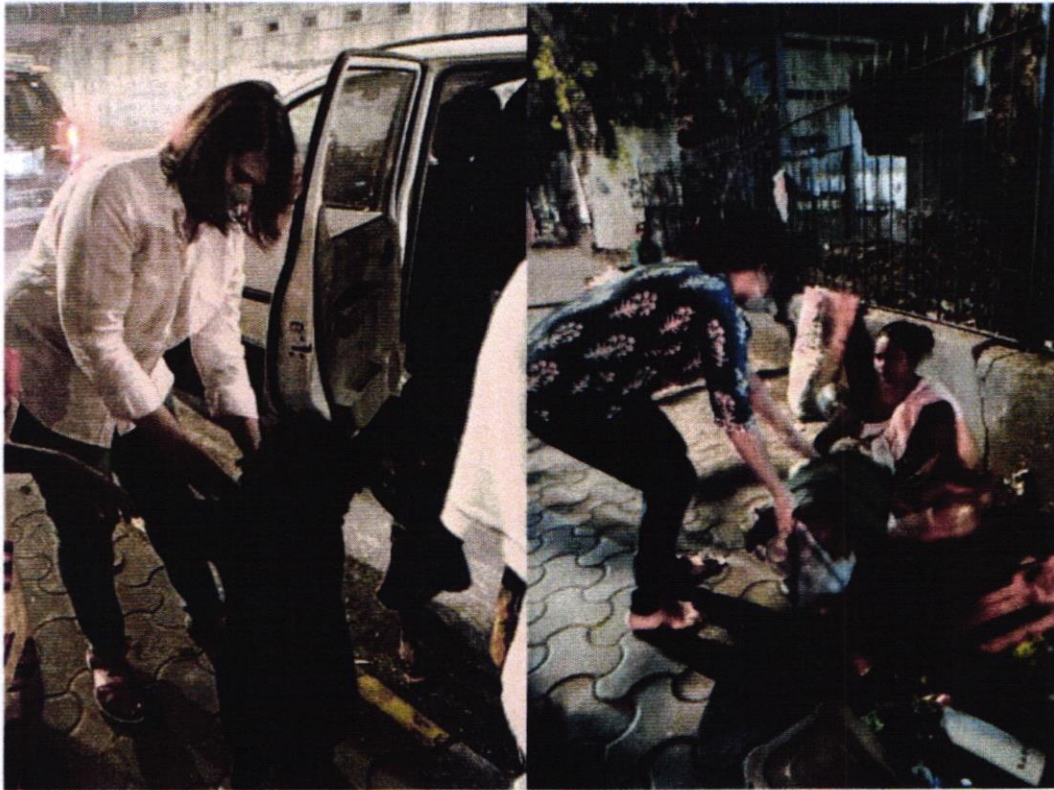

Mahatma Education Society's

PILLAI HOC COLLEGE OF ARCHITECTURE

Pillai HOCL Educational Campus, HOC Colony, Rasayani, Via Panvel, Dist- Raigad, Pin: 410207

Tel: 02192- 669002

Web: www.phcoa.ac.in

mail: phcoadmin@mes.ac.in

Approved by COA, Government of Maharashtra and Affiliated to University of Mumbai

Inst. Code- AR3427

Photographs

Faculty Distributing the blankets and Sweters to people.