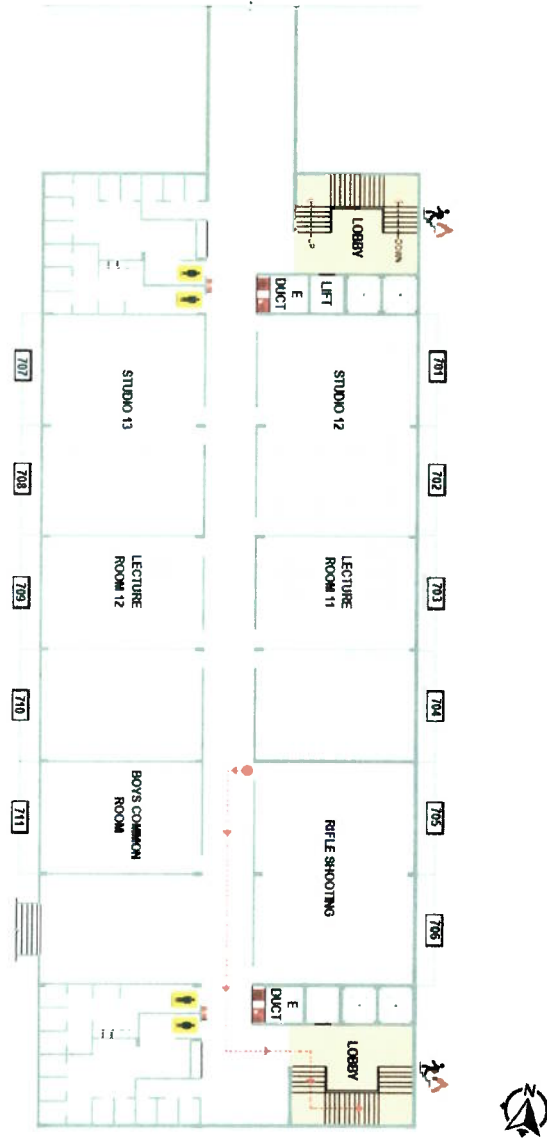

Mahatma Education Society's

PILLAI HOC COLLEGE OF ARCHITECTURE

Pillai HOCL Educational Campus, HOC Colony, Rasayani, Via Panvel, Dist- Raigad, Pin: 410207

Tel: 02192- 669002

Web: www.phcoa.ac.in

mail: phcoadmin@mes.ac.in

Approved by COA, Government of Maharashtra and Affiliated to University of Mumbai

Inst. Code- AR3427

SEVENTH FLOOR