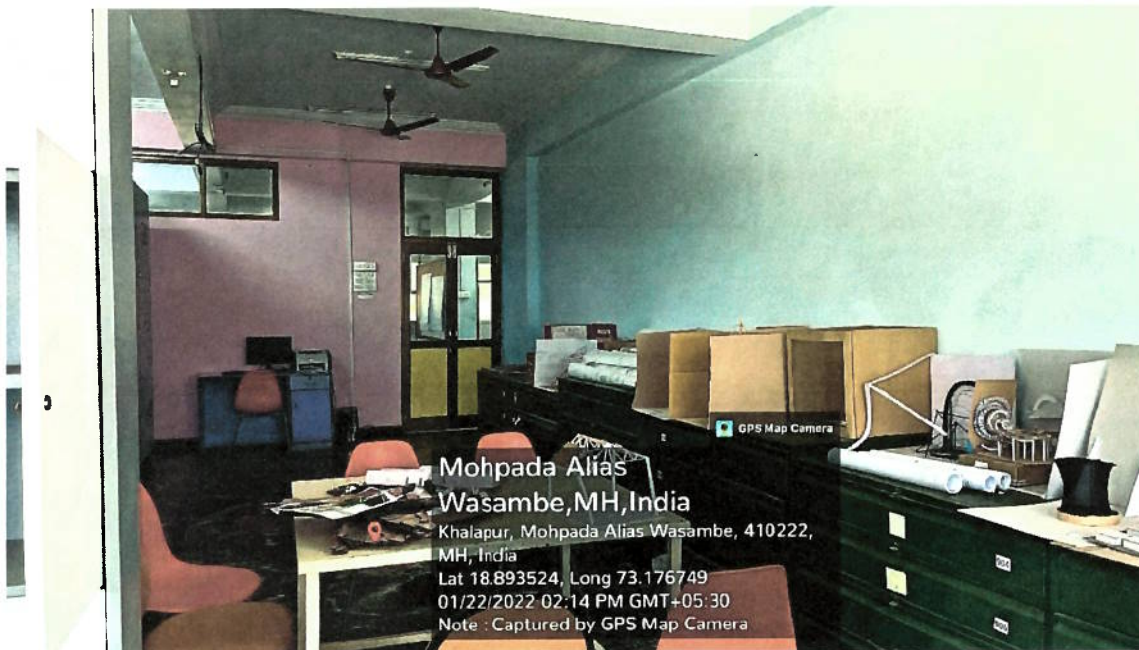

Web: www.phcoa.ac.in

mail: phcoaadmin@mes.ac.in

Approved by COA, Government of Maharashtra and Affiliated to University of Mumbai

Inst. Code- AR3427

PRINCIPAL CABIN

NAAC & IQAC ROOM

Mahatma Education Society's