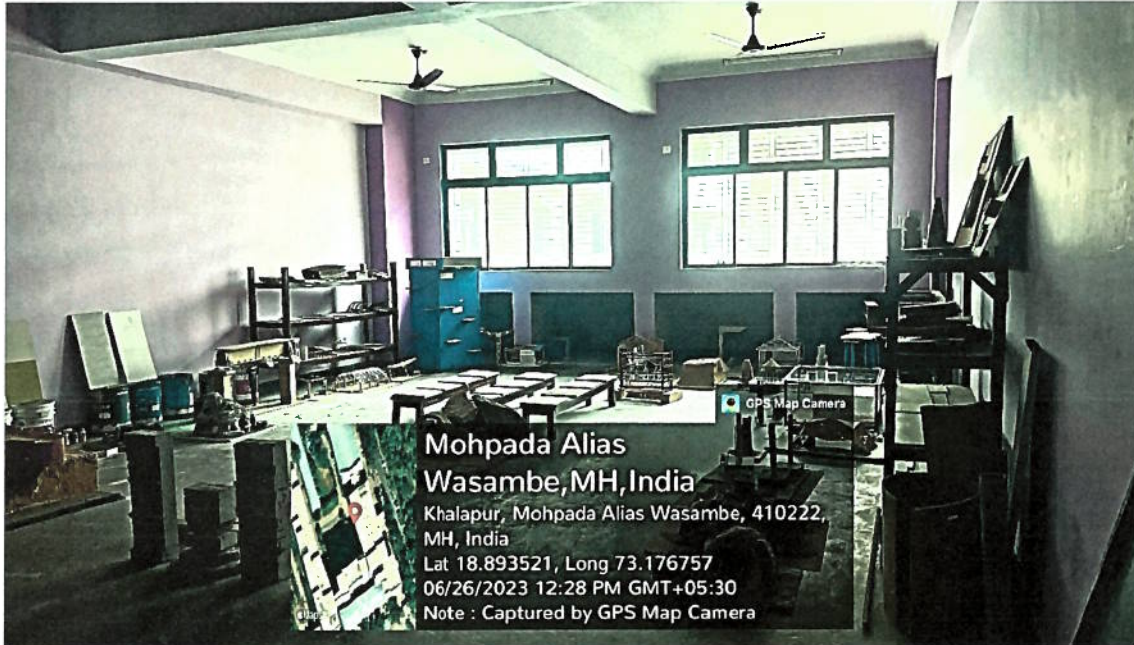

Mahatma Education Society's

PILLAI HOC COLLEGE OF ARCHITECTURE

Pillai HOCL Educational Campus, HOC Colony, Rasayani, Via Panvel, Dist- Raigad, Pin: 410207

Tel: 02192- 669002

Web: www.phcoa.ac.in

mail: phcoadmin@mes.ac.in

Approved by COA, Government of Maharashtra and Affiliated to University of Mumbai

Inst. Code- AR3427

MATERIAL MUSEUM