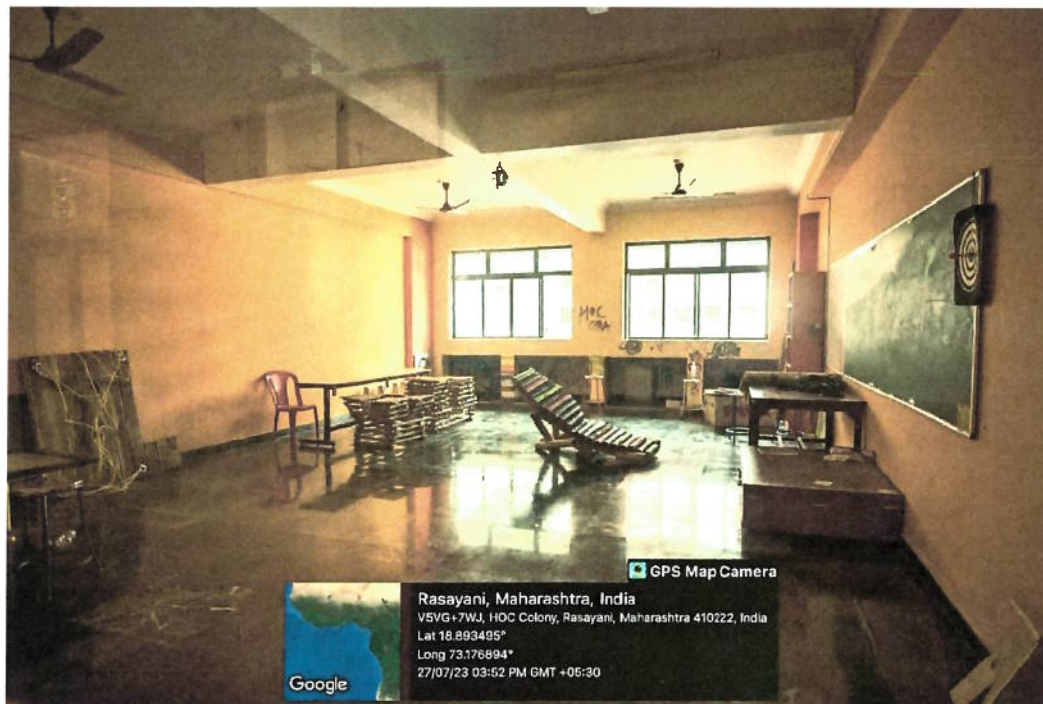

Mahatma Education Society's

PILLAI HOC COLLEGE OF ARCHITECTURE

Pillai HOCL Educational Campus, HOC Colony, Rasayani, Via Panvel, Dist- Raigad, Pin: 410207

Tel: 02192- 669002

Web: www.phcoa.ac.in

mail: phcoadmin@mes.ac.in

Approved by COA, Government of Maharashtra and Affiliated to University of Mumbai

Inst. Code- AR3427

GAMES ROOM