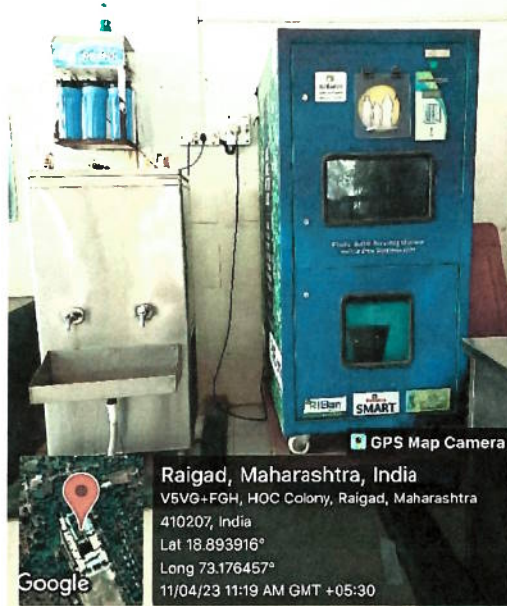

Inst. Code- AR3427

CANTEEN

DRINKING WATER FACILITY AND RECYCLING MACHINE IN CANTEEN

Mahatma Education Society's

PILLAI HOC COLLEGE OF ARCHITECTURE

Pillai HOCL Educational Campus, HOC Colony, Rasayani, Via Panvel, Dist- Raigad, Pin: 410207