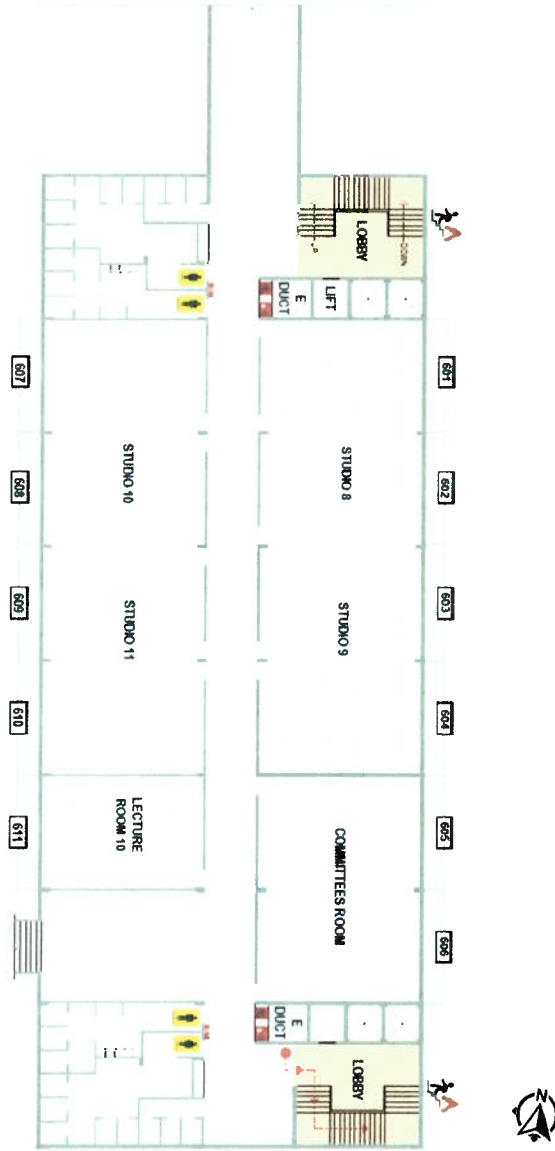

Inst. Code- AR3427

SIXTH FLOOR

Mahatma Education Society's

PILLAI HOC COLLEGE OF ARCHITECTURE

Pillai HOCL Educational Campus, HOC Colony, Rasayani, Via Panvel, Dist- Raigad, Pin: 410207

Tel: 02192- 669002

Web: www.phcoa.ac.in