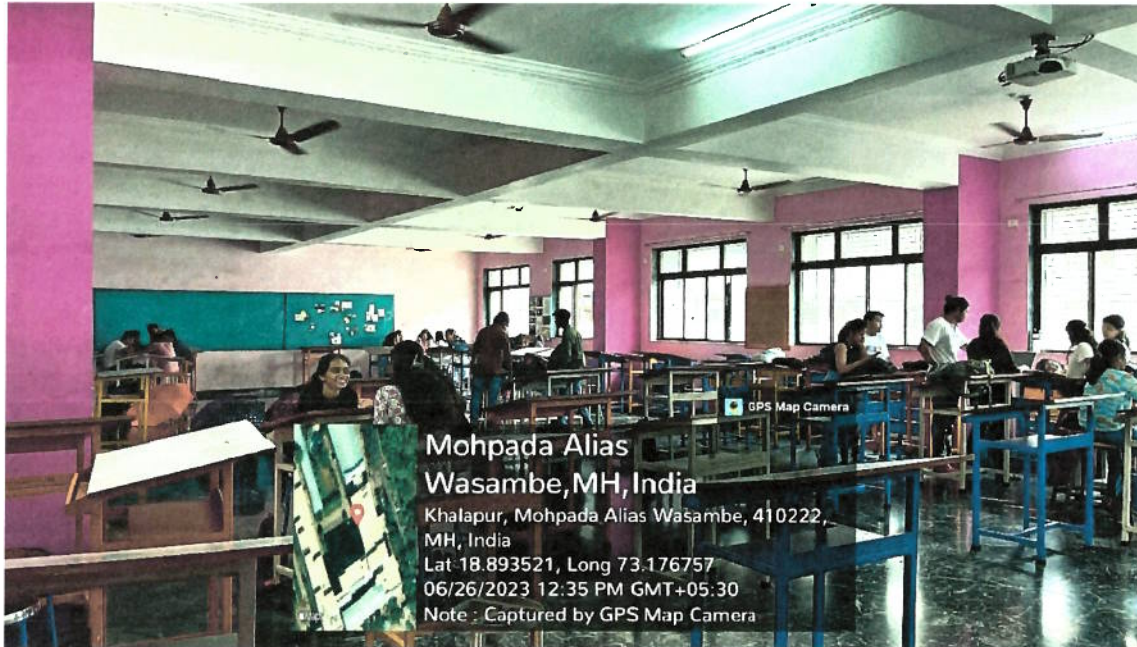

Mahatma Education Society's

PILLAI HOC COLLEGE OF ARCHITECTURE

Pillai HOCL Educational Campus, HOC Colony, Rasayani, Via Panvel, Dist- Raigad, Pin: 410207

Tel: 02192- 669002

Web: www.phcoa.ac.in

mail: phcoadmin@mes.ac.in

Approved by COA, Government of Maharashtra and Affiliated to University of Mumbai

Inst. Code- AR3427

ICT-ENABLED STUDIO