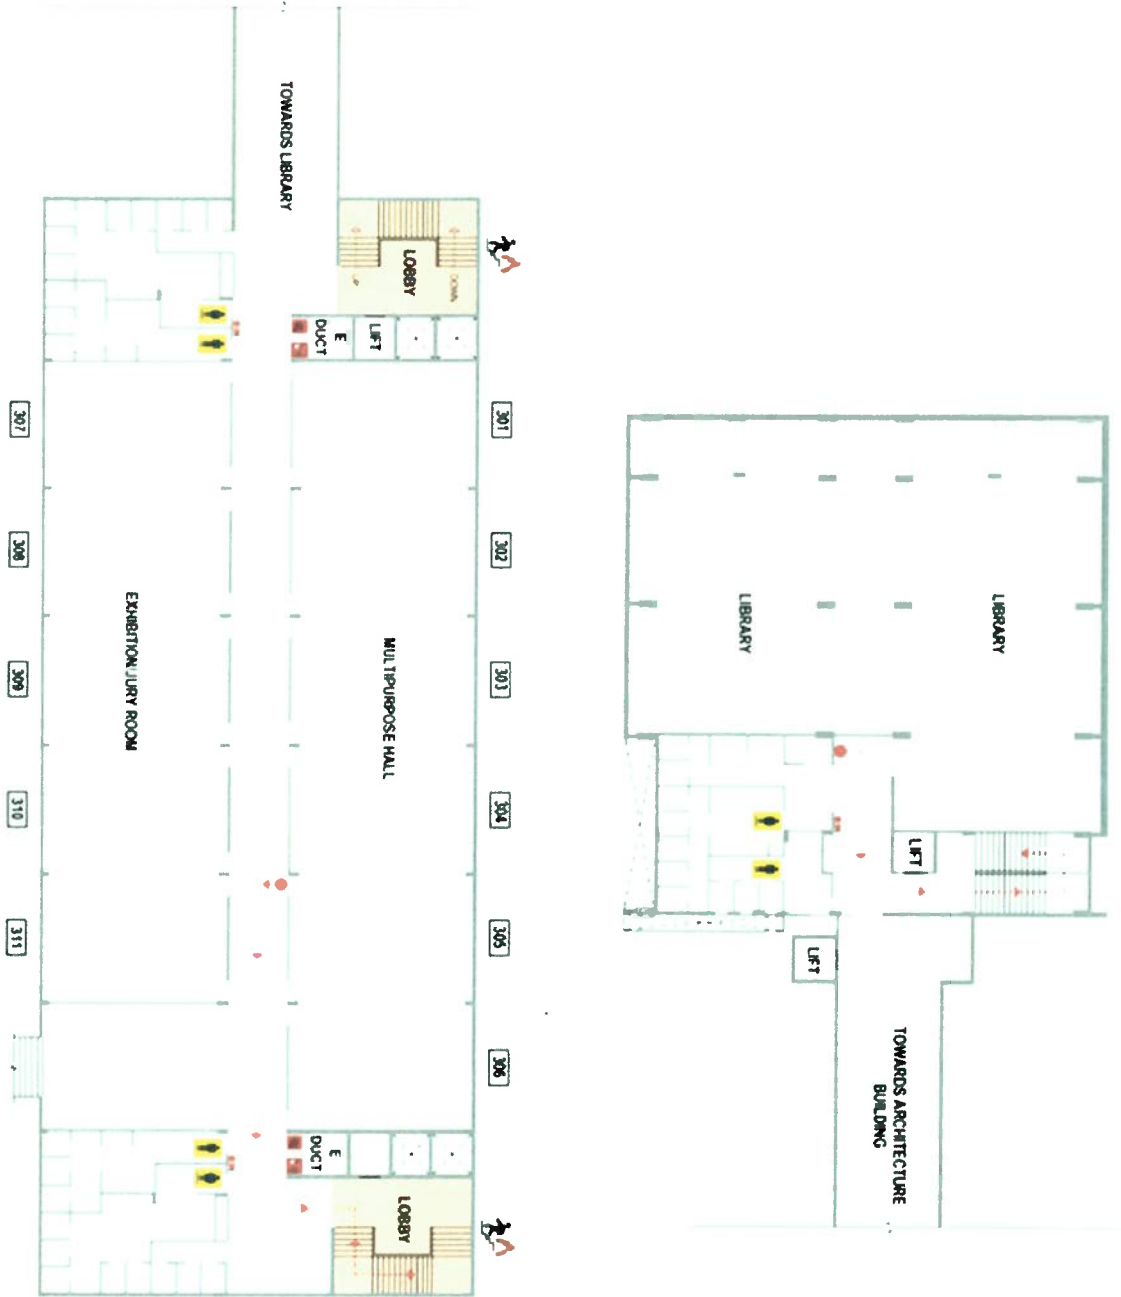

Mahatma Education Society's

PILLAI HOC COLLEGE OF ARCHITECTURE

Pillai HOCL Educational Campus, HOC Colony, Rasayani, Via Panvel, Dist- Raigad, Pin: 410207

Tel: 02192- 669002

Web: www.phcoa.ac.in

mail: phcoadmin@mes.ac.in

Approved by COA, Government of Maharashtra and Affiliated to University of Mumbai

Inst. Code- AR3427

THIRD FLOOR