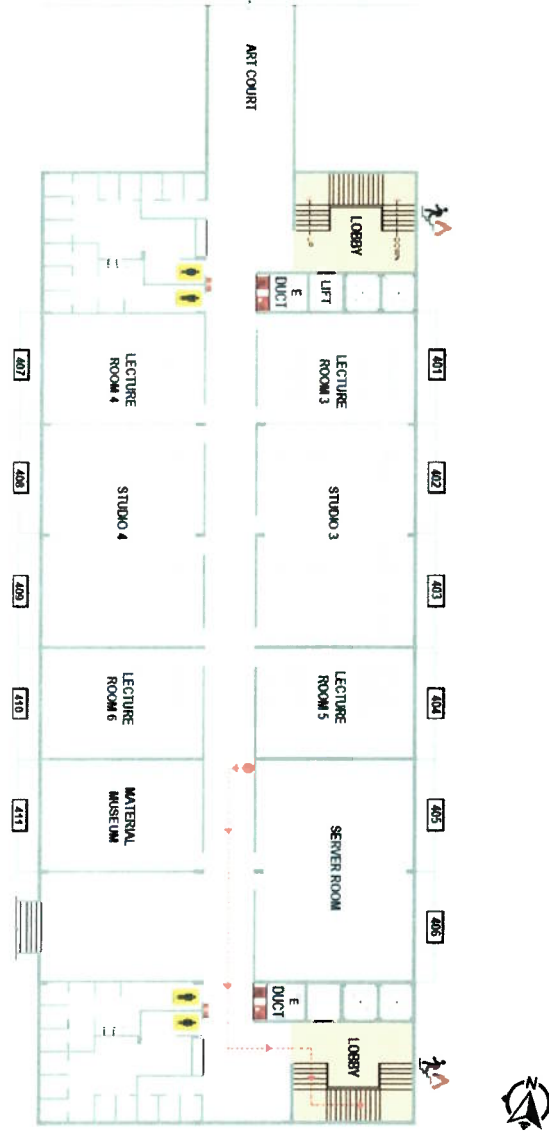

Inst. Code- AR3427

FOURTH FLOOR

Mahatma Education Society's

PILLAI HOC COLLEGE OF ARCHITECTURE

Pillai HOCL Educational Campus, HOC Colony, Rasayani, Via Panvel, Dist- Raigad, Pin: 410207

Tel: 02192- 669002