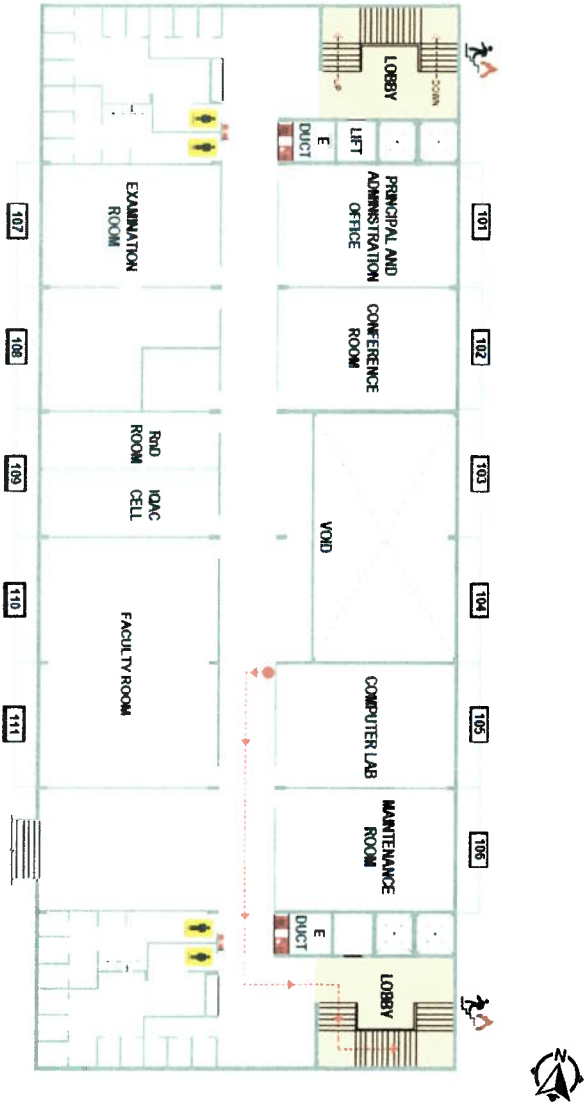

Mahatma Education Society's

PILLAI HOC COLLEGE OF ARCHITECTURE

Pillai HOCL Educational Campus, HOC Colony, Rasayani, Via Panvel, Dist- Raigad, Pin: 410207

Tel: 02192- 669002

Web: www.phcoa.ac.in

mail: phcoadmin@mes.ac.in

Approved by COA, Government of Maharashtra and Affiliated to University of Mumbai

Inst. Code- AR3427

FIRST FLOOR