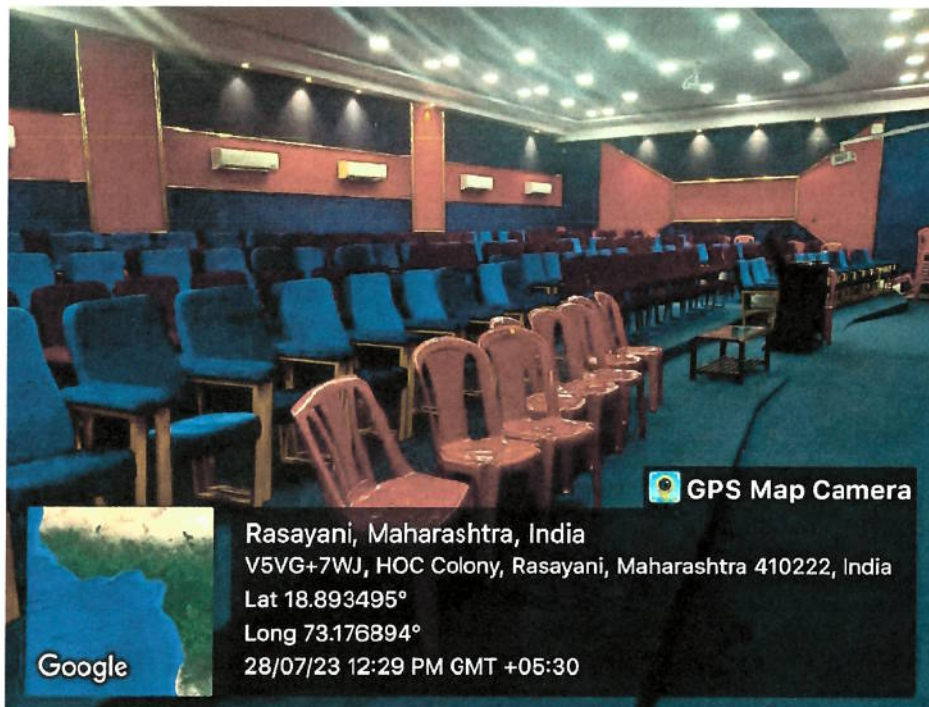

CONCLAVE-2