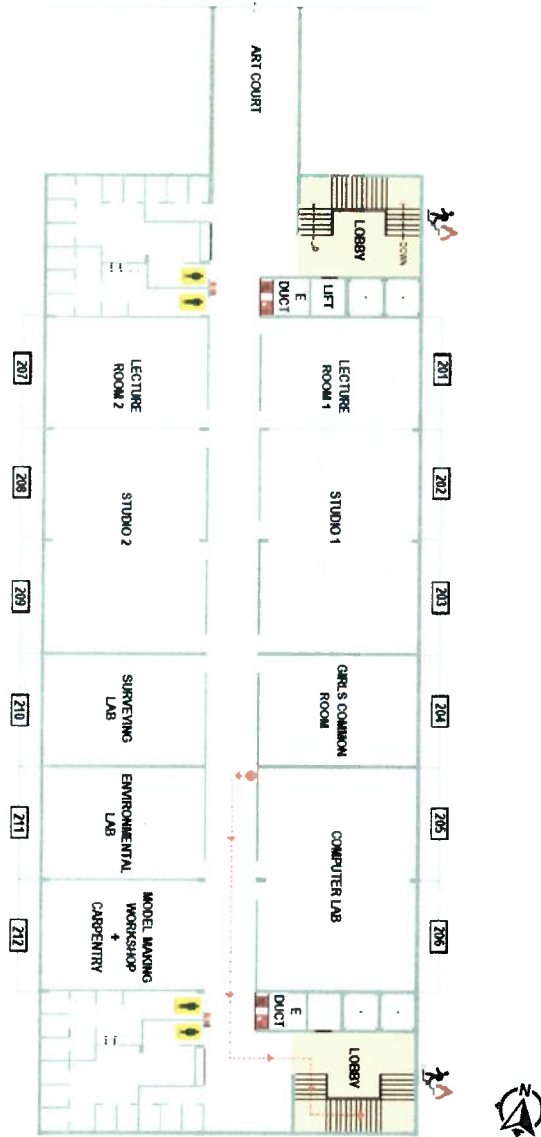

Mahatma Education Society's

PILLAI HOC COLLEGE OF ARCHITECTURE

Pillai HOCL Educational Campus, HOC Colony, Rasayani, Via Parvel, Dist- Raigad, Pin: 410207

Tel: 02192- 669002

Web: www.phcoa.ac.in

mail: phcoadmin@mes.ac.in

Approved by COA, Government of Maharashtra and Affiliated to University of Mumbai

Inst. Code- AR3427

SECOND FLOOR