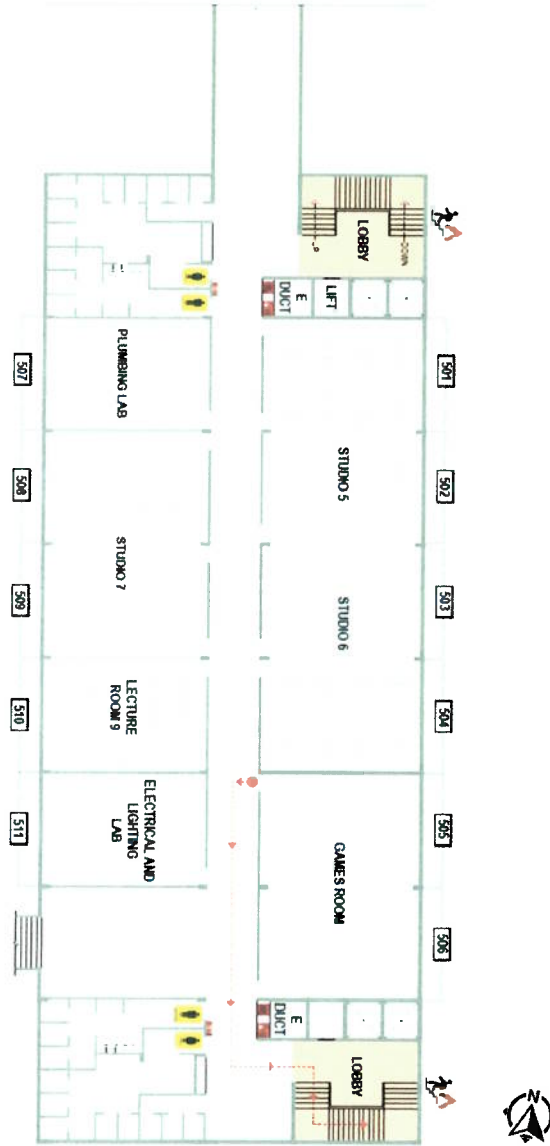

Mahatma Education Society's

PILLAI HOC COLLEGE OF ARCHITECTURE

Pillai HOCL Educational Campus, HOC Colony, Rasayani, Via Panvel, Dist- Raigad, Pin: 410207

Tel: 02192- 669002

Web: www.phcoa.ac.in

mail: phcoadmin@mes.ac.in

Approved by COA, Government of Maharashtra and Affiliated to University of Mumbai

Inst. Code- AR3427

FIFTH FLOOR