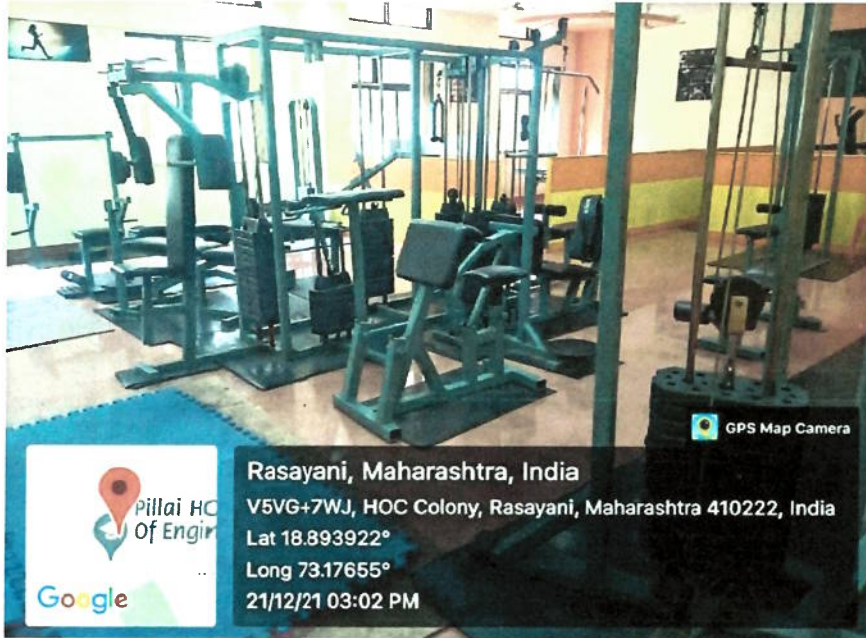

Mahatma Education Society's

PILLAI HOC COLLEGE OF ARCHITECTURE

Pillai HOCL Educational Campus, HOC Colony, Rasayani, Via Panvel, Dist- Raigad, Pin: 410207

Tel: 02192- 669002

Web: www.phcoa.ac.in

mail: phcoaadmin@mes.ac.in

Approved by COA, Government of Maharashtra and Affiliated to University of Mumbai

Inst. Code- AR3427

GYMNASIUM