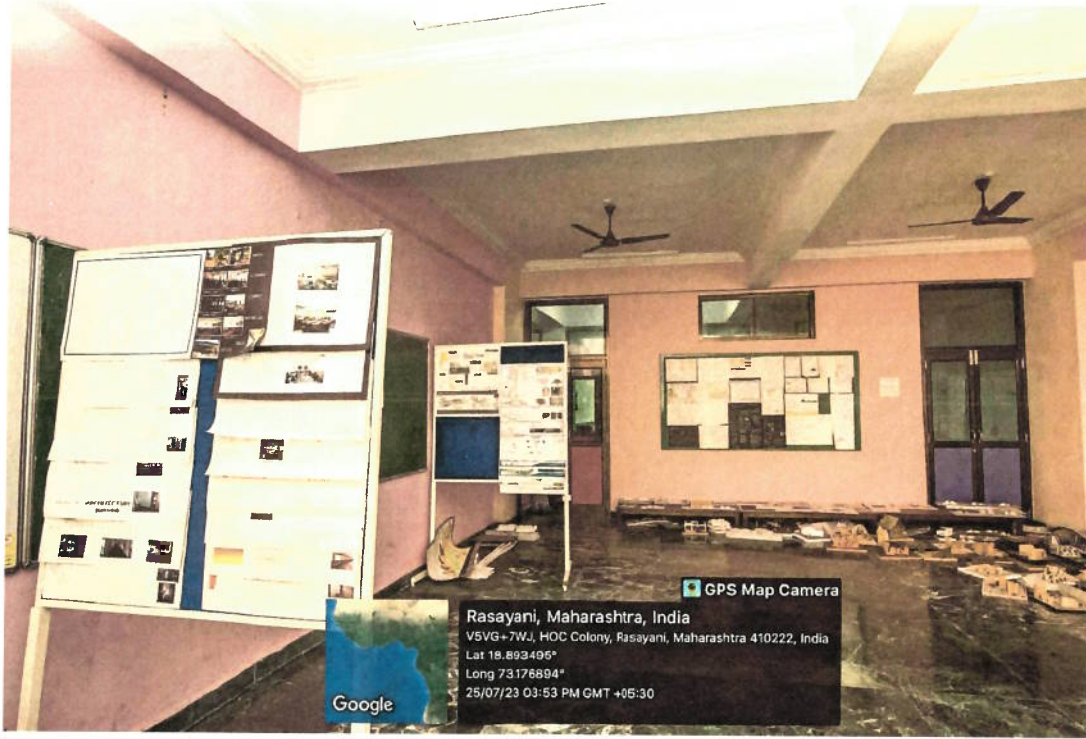

Mahatma Education Society's

PILLAI HOC COLLEGE OF ARCHITECTURE

Pillai HOCL Educational Campus, HOC Colony, Rasayani, Via Panvel, Dist- Raigad, Pin: 410207

Tel: 02192- 669002

Web: www.phcoa.ac.in

mail: phcoadmin@mes.ac.in

Approved by COA, Government of Maharashtra and Affiliated to University of Mumbai

Inst. Code- AR3427