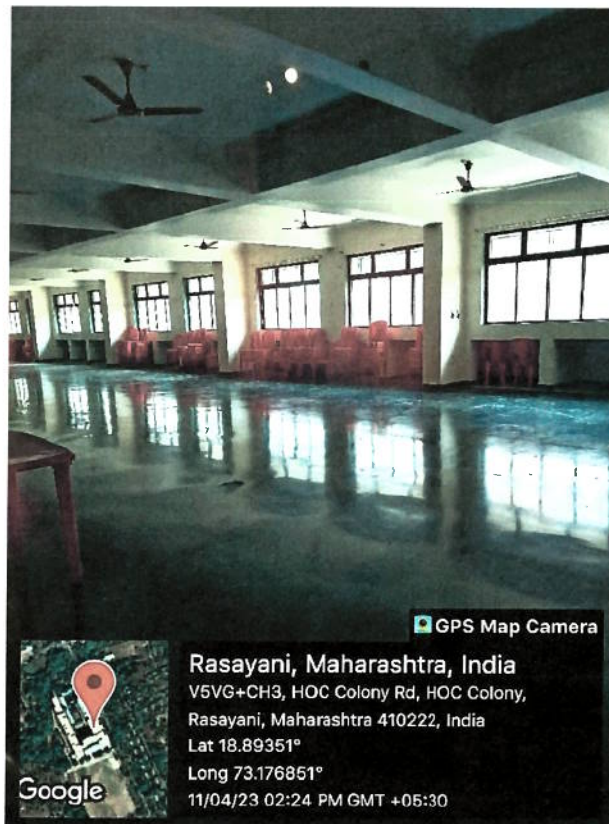

EXHIBITION/JURRY HALL