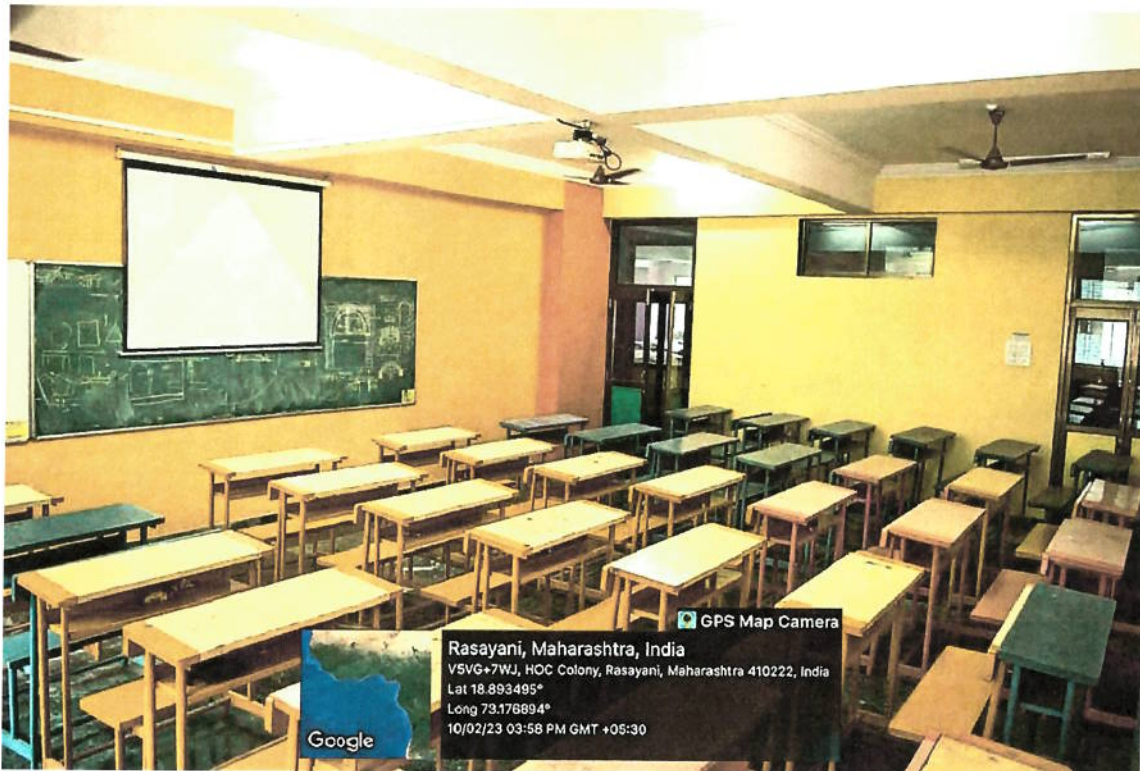

Mahatma Education Society's

PILLAI HOC COLLEGE OF ARCHITECTURE

Pillai HOCL Educational Campus, HOC Colony, Rasayani, Via Panvel, Dist- Raigad, Pin: 410207

Tel: 02192- 669002

Web: www.phcoa.ac.in

mail: phcoadmin@mes.ac.in

Approved by COA, Government of Maharashtra and Affiliated to University of Mumbai

Inst. Code- AR3427

COMPUTER IN LIBRARY