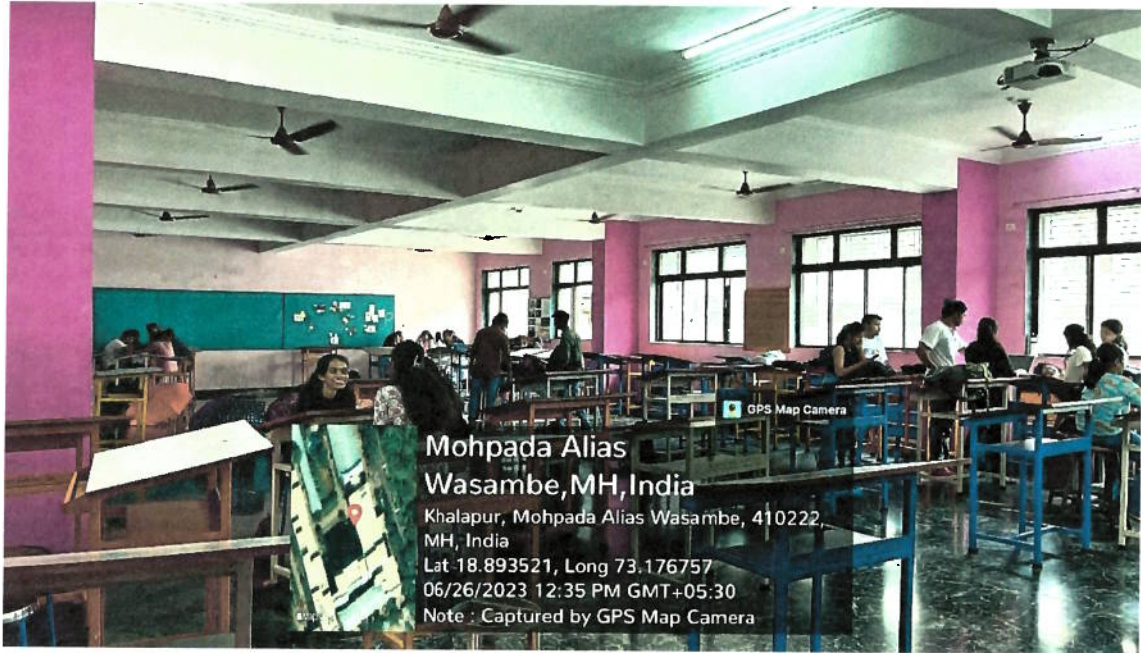

Mahatma Education Society's

PILLAI HOC COLLEGE OF ARCHITECTURE

Pillai HOCL Educational Campus, HOC Colony, Rasayani, Via Panvel, Dist- Raigad, Pin: 410207

Tel: 02192- 669002

Web: www.phcoa.ac.in

mail: phcoadmin@mes.ac.in

Approved by COA, Government of Maharashtra and Affiliated to University of Mumbai

Inst. Code- AR3427

COMPUTER IN LIBRARY