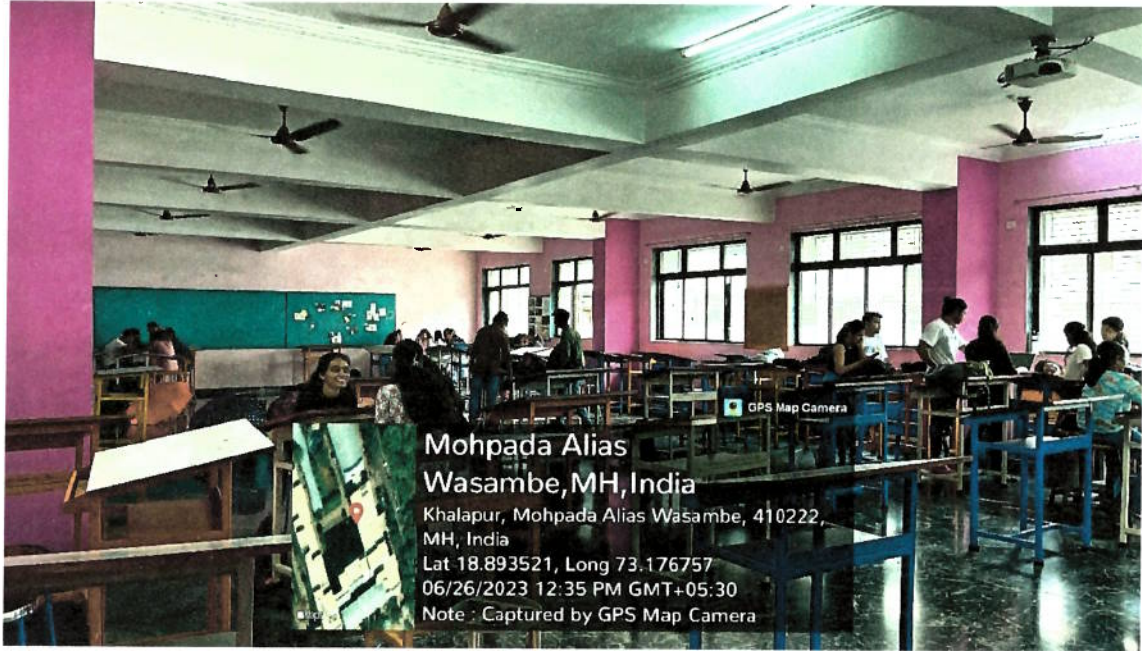

Mahatma Education Society's

PILLAI HOC COLLEGE OF ARCHITECTURE

Pillai HOCL Educational Campus, HOC Colony, Rasayani, Via Panvel, Dist- Raigad, Pin: 410207

Tel: 02192- 669002

Web: www.phcoa.ac.in

mail: phcoadmin@mes.ac.in

Approved by COA, Government of Maharashtra and Affiliated to University of Mumbai

Inst. Code- AR3427

COMPUTER IN LIBRARY