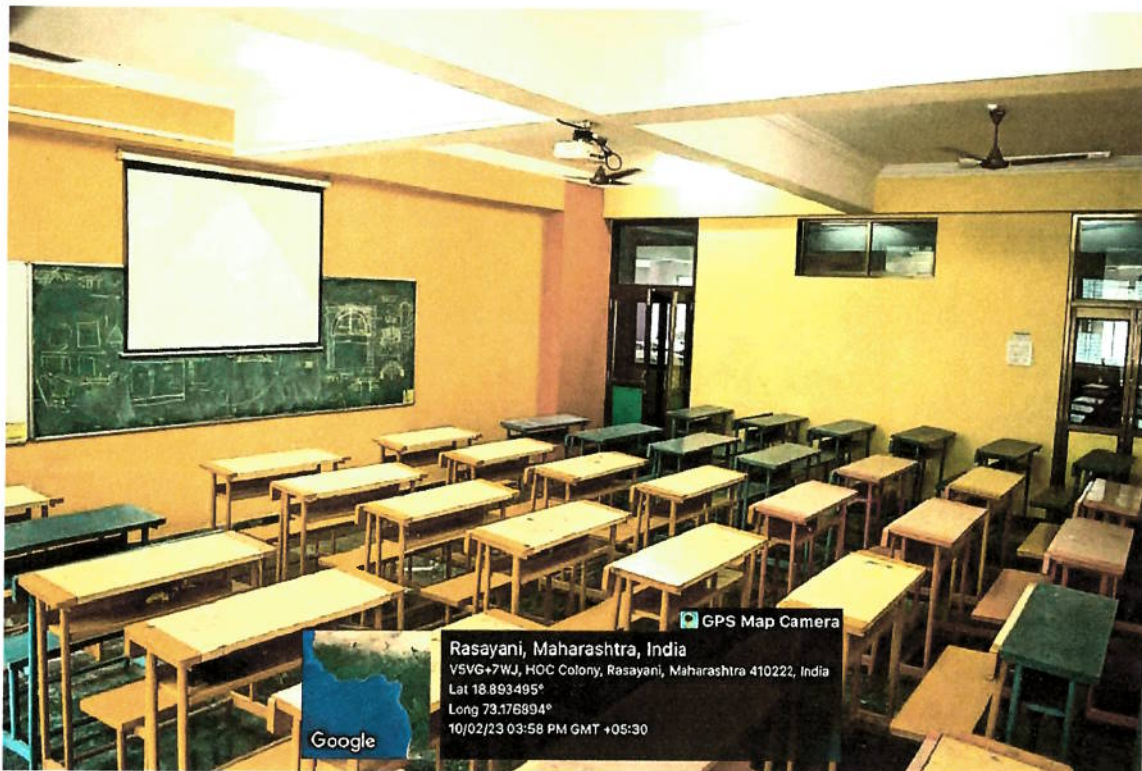

Mahatma Education Society's

PILLAI HOC COLLEGE OF ARCHITECTURE

Pillai HOCL Educational Campus, HOC Colony, Rasayani, Via Panvel, Dist- Raigad, Pin: 410207

Tel: 02192- 669002

Web: www.phcoa.ac.in

mail: phcoadmin@mes.ac.in

Approved by COA, Government of Maharashtra and Affiliated to University of Mumbai

Inst. Code- AR3427

COMPUTER IN LIBRARY