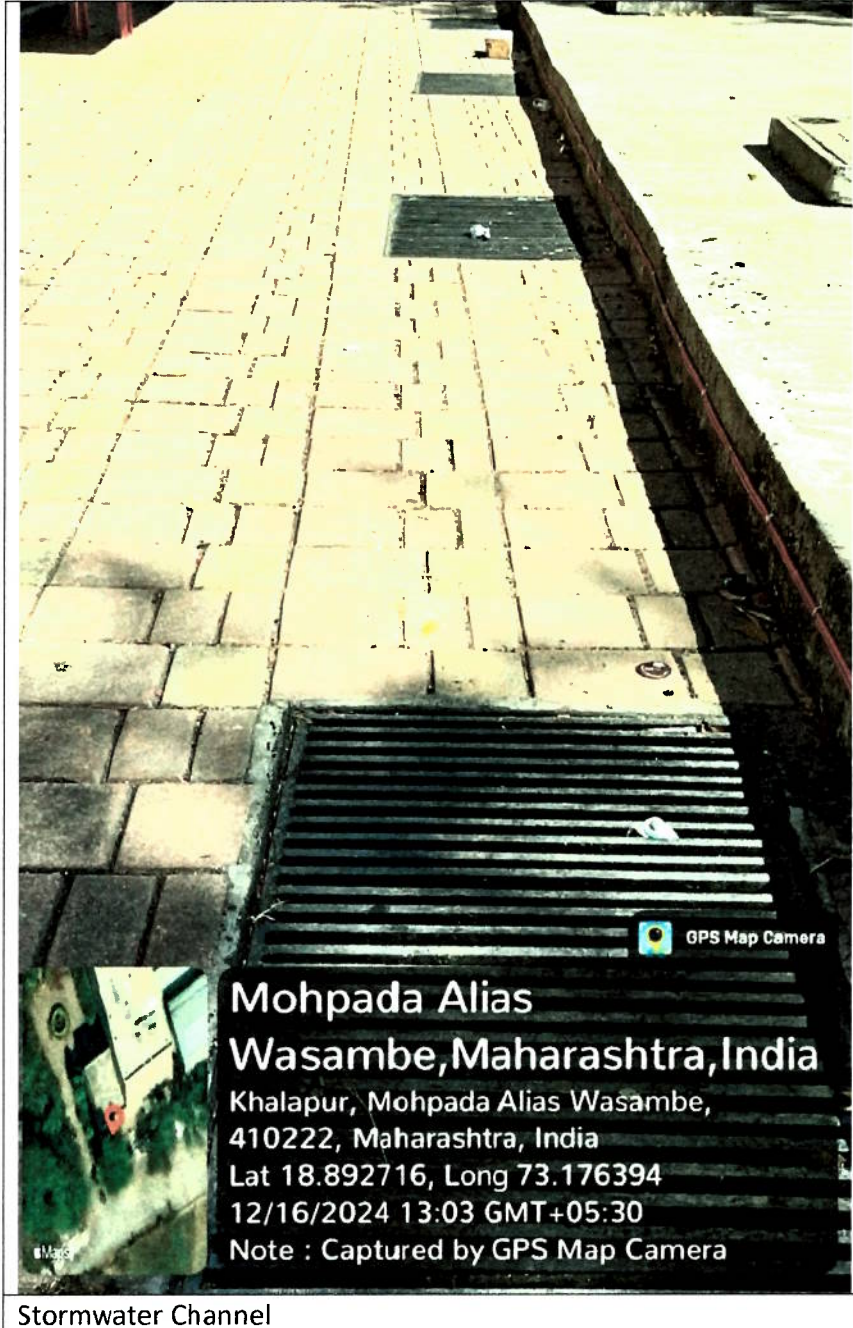

Pillai

Mahatma Education Society's

PILLAI HOC COLLEGE OF ARCHITECTURE

Pillai HOCL Educational Campus, HOC Colony, Rasayani, Via Panvel, Dist- Raigad, Pin: 410207

Tel: 02192- 669002

Web: www.phcoa.ac.in

mail: phcoaadmin@mes.ac.in

Approved by COA, Government of Maharashtra and Affiliated to University of Mumbai

Inst. Code-AR3427